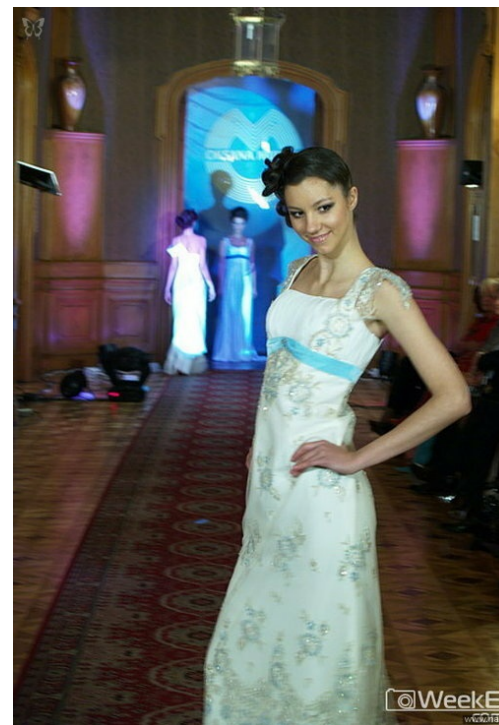

# VERONIKA MIHAJLISIN

☐☐: 180, ☐☐: 53, ☐☐: 87, ☐: 58, ☐☐: 88  
<https://podium.im/cn/models/12115>