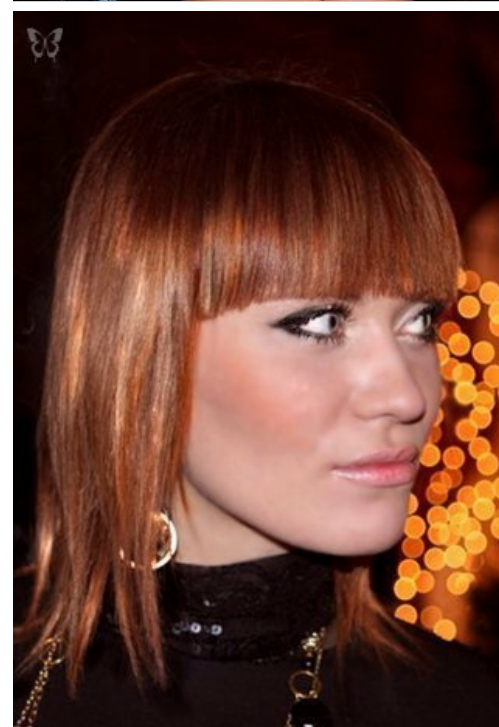

MASA DMITRIEVA

☐☐: 175, ☐☐: 53, ☐☐: 84, ☐: 60, ☐☐: 89
<https://podium.im/cn/models/1653>