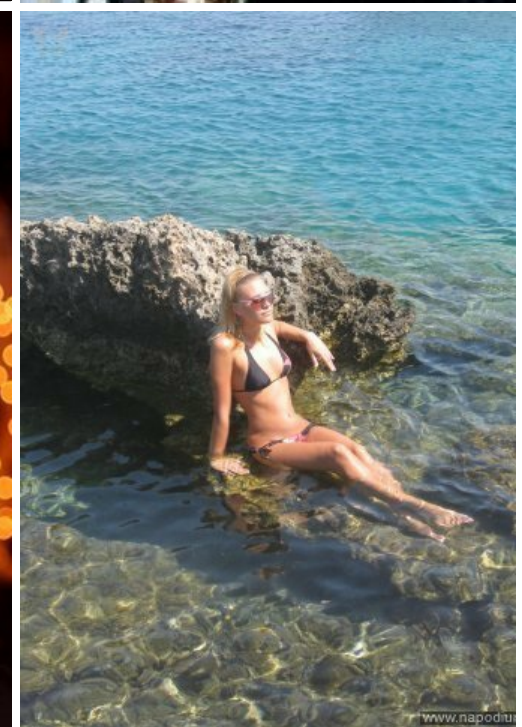

MASA DMITRIEVA

☐☐: 175, ☐☐: 53, ☐☐: 84, ☐: 60, ☐☐: 89
<https://podium.im/cn/models/1653>