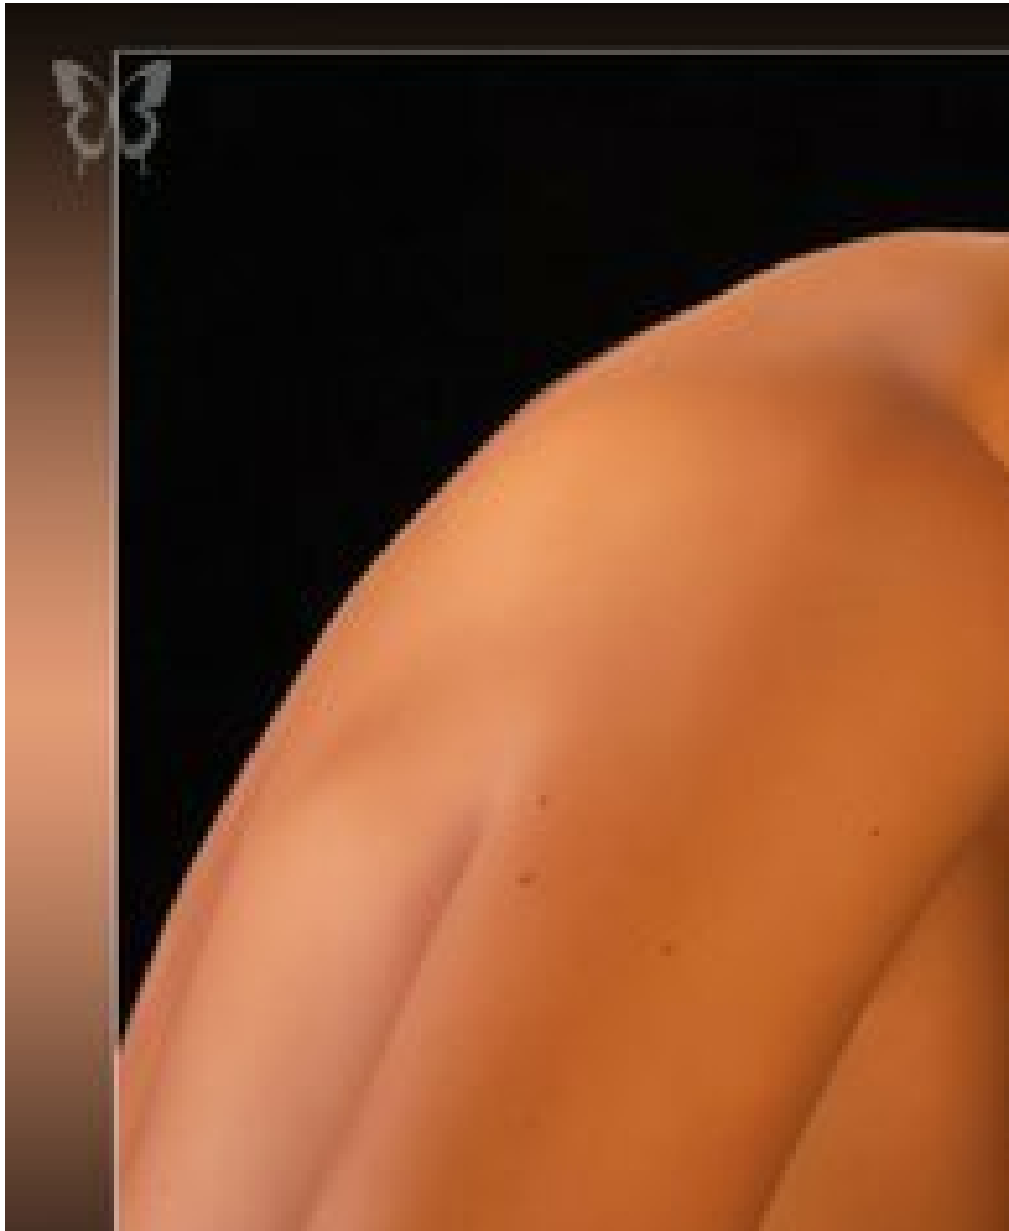

MARIA KRYLOVA

☐☐: 176, ☐☐: 57, ☐☐: 90, ☐: 62, ☐☐: 91
<https://podium.im/cn/models/1911>