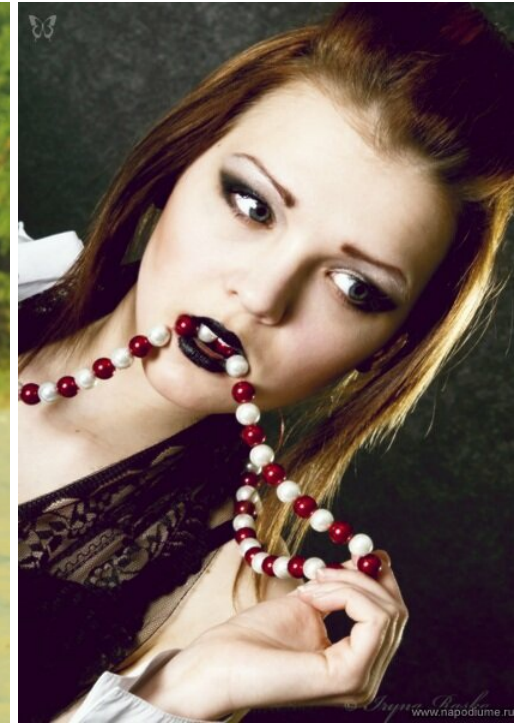

DIANA DANIL'CENKO

□□: 170, □□: 47, □□: 77, □: 62, □□: 85
<https://podium.im/cn/models/2008161>

© Iushiv Dmytro