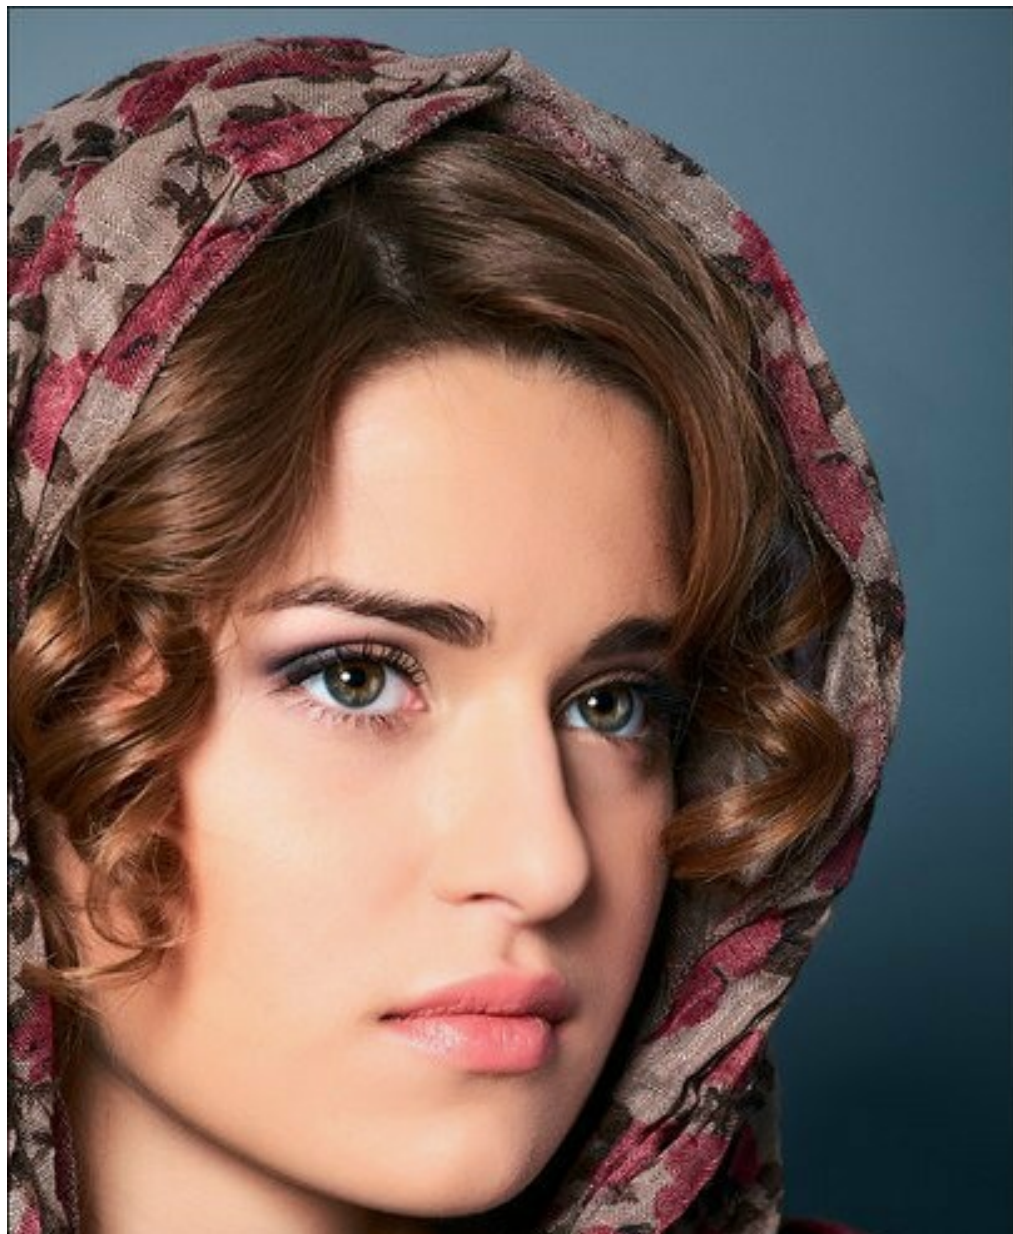

# SOF'JA M

□□: 169, □□: 49, □□: 85, □: 62, □□: 90  
<https://podium.im/cn/models/2008907>