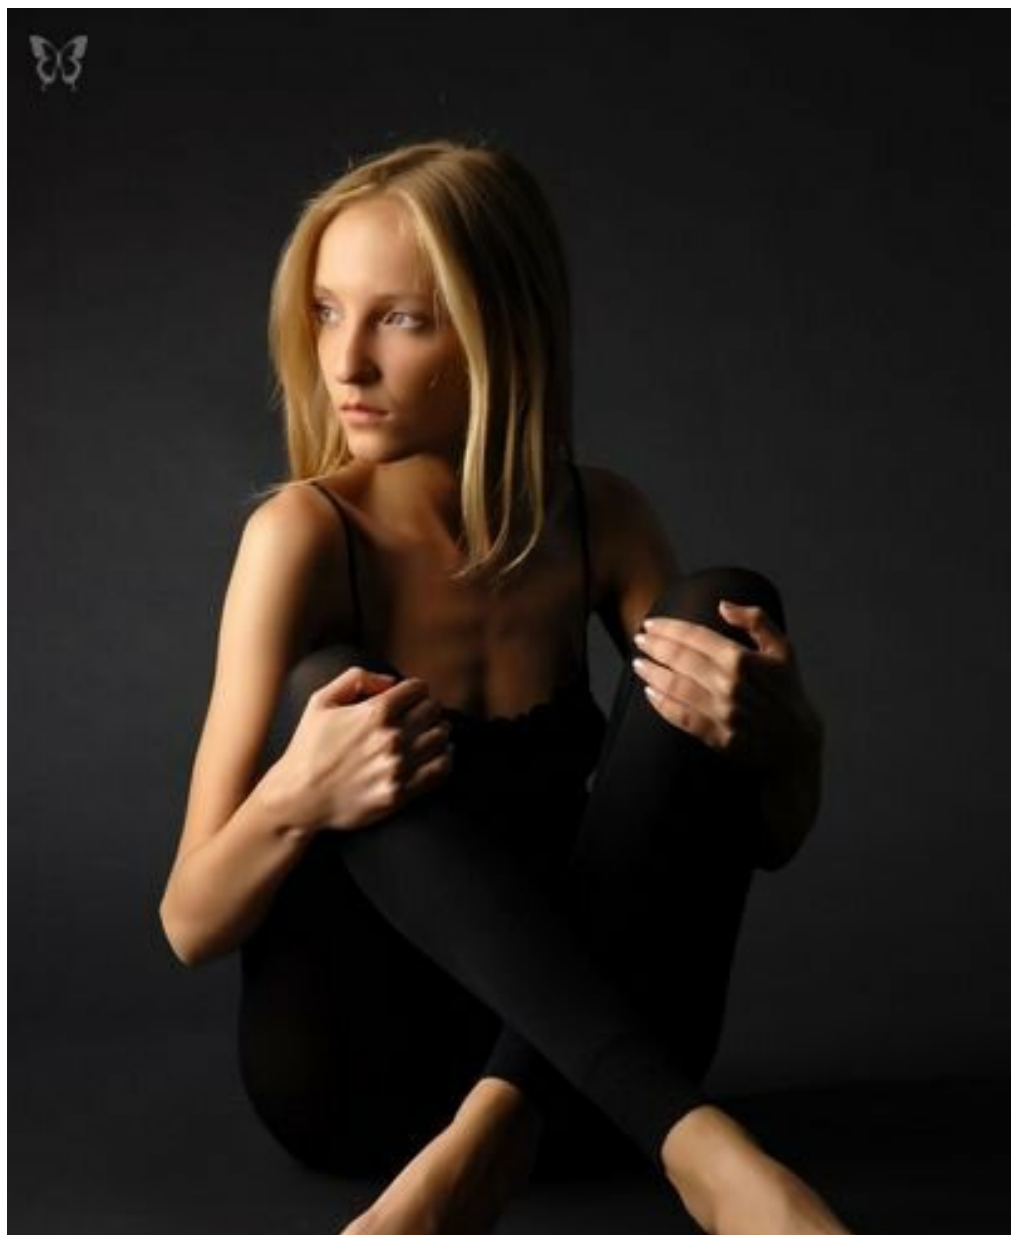

# IRINA GLADKA

□□: 177, □□: 52, □□: 83, □: 60, □□: 89  
<https://podium.im/cn/models/2012606>