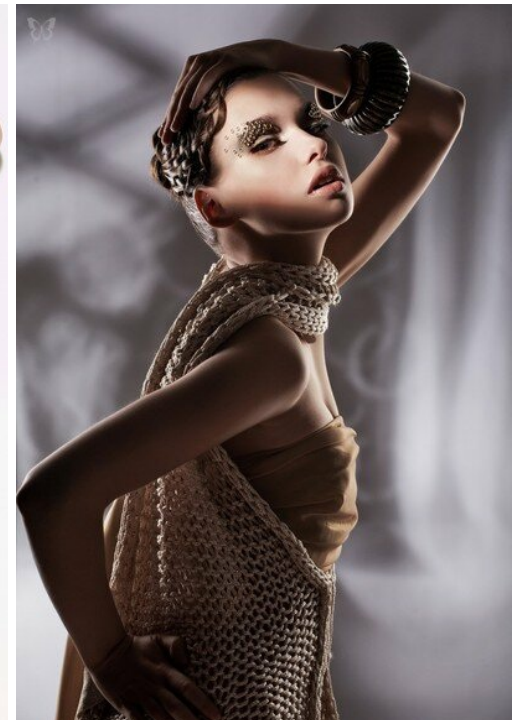

**M M**

身高: 174, 胸围: 48, 腰围: 80, 臀围: 58, 腿围: 86  
<https://podium.im/cn/models/2015347>