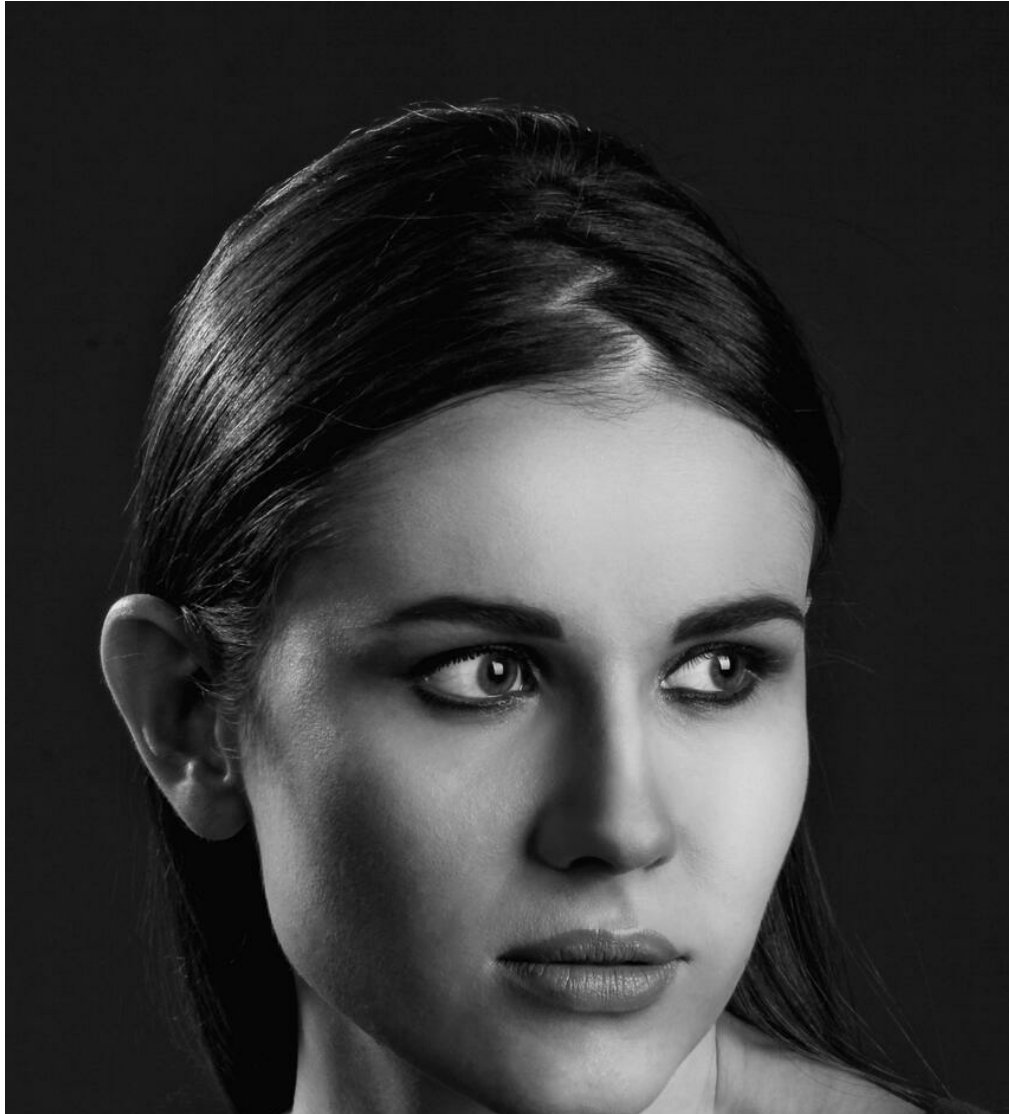

MARGARITA SINCHENKO

☐☐: 177, ☐☐: 51, ☐☐: 85, ☐: 61, ☐☐: 88
<https://podium.im/cn/models/2018007>