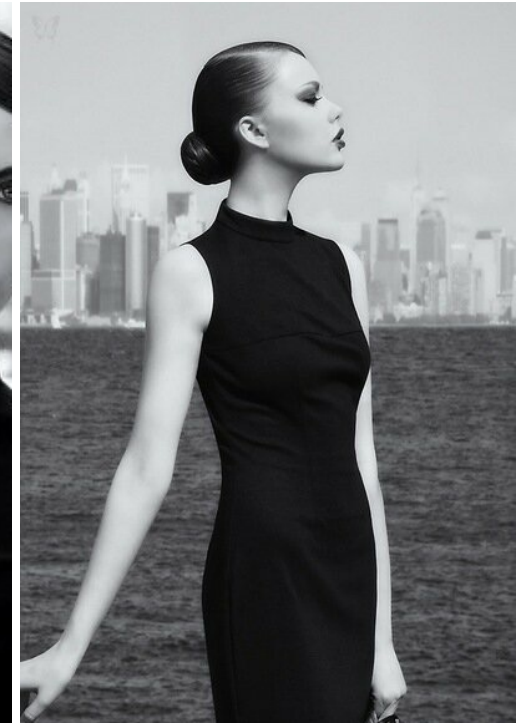

POLINA ZAR'EVA

身高: 171, 胸围: 49, 腰围: 89, 臀围: 61, 鞋码: 90

<https://podium.im/cn/models/2020293>

Creative Director: Alex Shishkin
Photographer: Tasha Manaenkova
Vitally Fedorov
Hair & Make Up: Ksenia Elisseeva

Model: Pauline Zareva

Directed by Alex Shishkin
Post Production by Alex Shishkin
Produced by Alex Shishkin

Le premier B
FAS