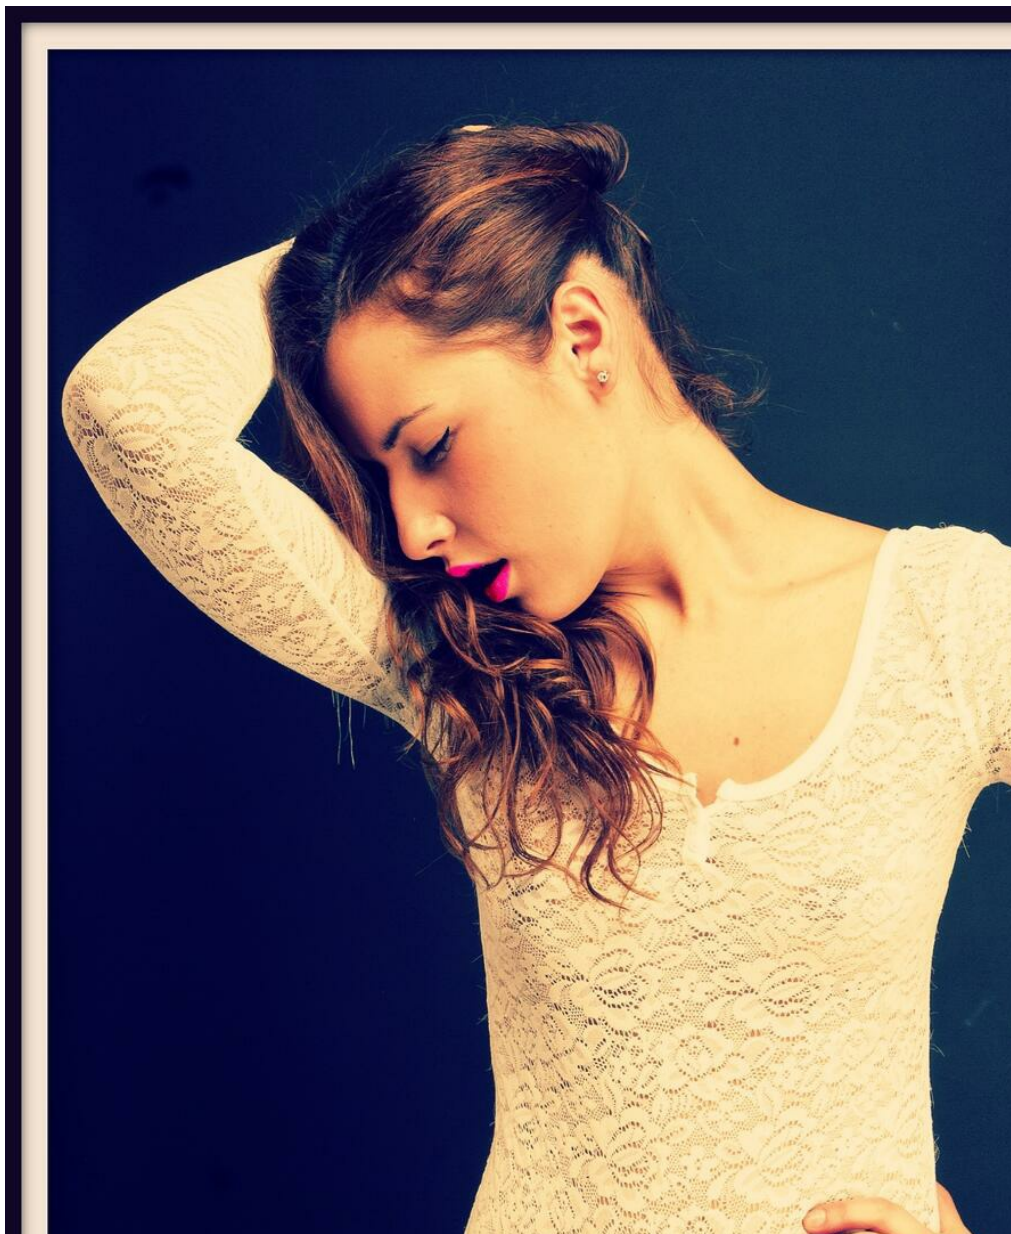

# LILIA MIHAJLOVIC

身高: 177, 胸围: 60, 腰围: 88, 臀围: 65, 鞋码: 94

<https://podium.im/cn/models/2020641>