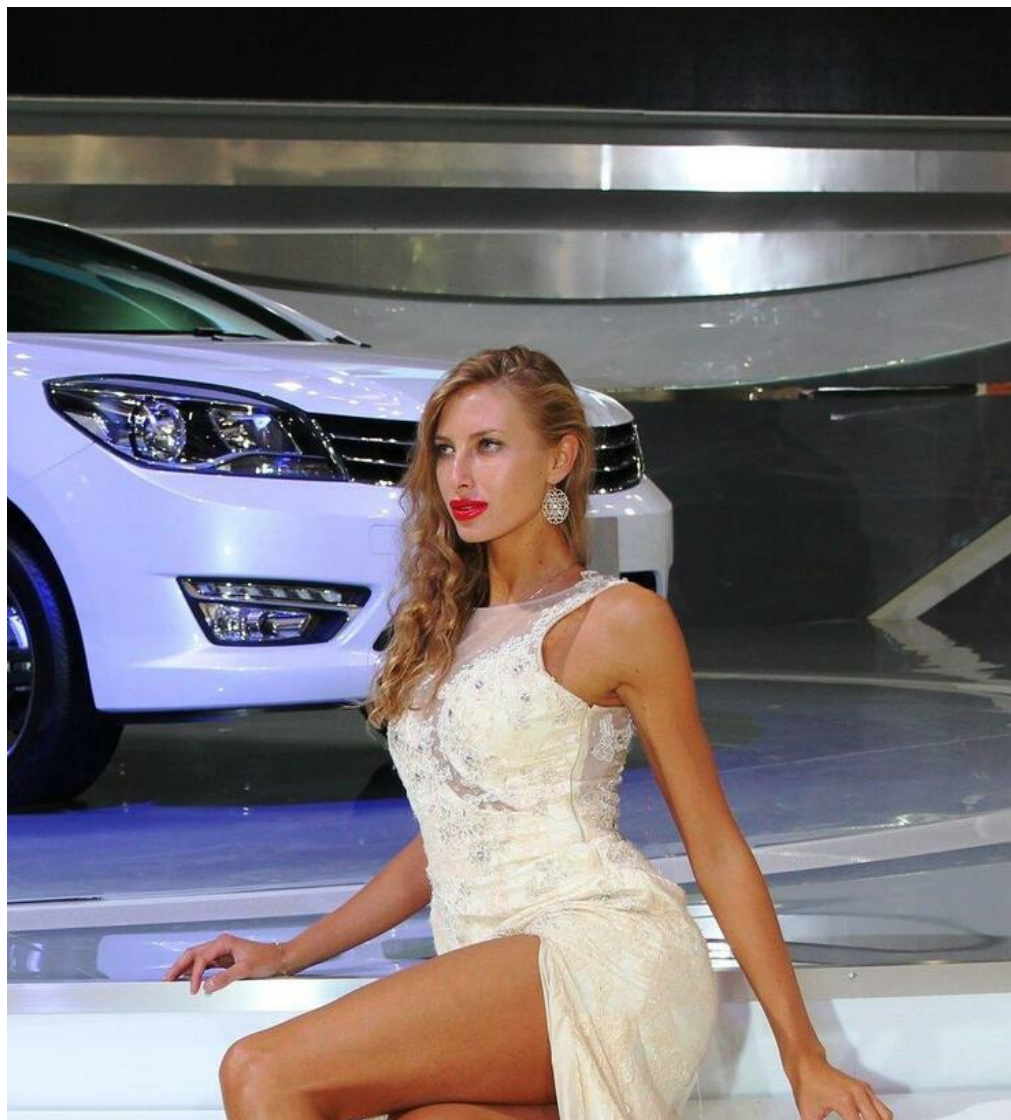

ANASTASIJA ROMANOVA

☐☐: 179, ☐☐: 58, ☐☐: 90, ☐: 63, ☐☐: 93
<https://podium.im/cn/models/2080321>