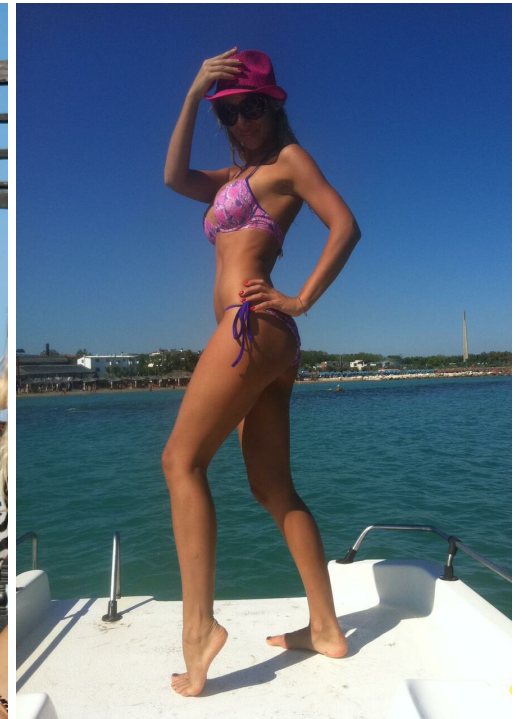

ANNA VAN'KEVICH

□□: 175, □□: 55, □□: 100, □: 60, □□: 90
<https://podium.im/cn/models/2096201>