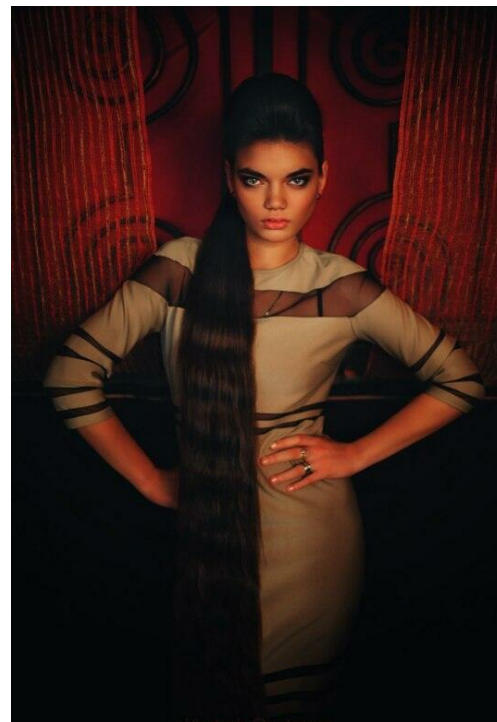

VALERIJA SURAEVA

☐☐: 173, ☐☐: 52, ☐☐: 86, ☐: 59, ☐☐: 91
<https://podium.im/cn/models/2249243>