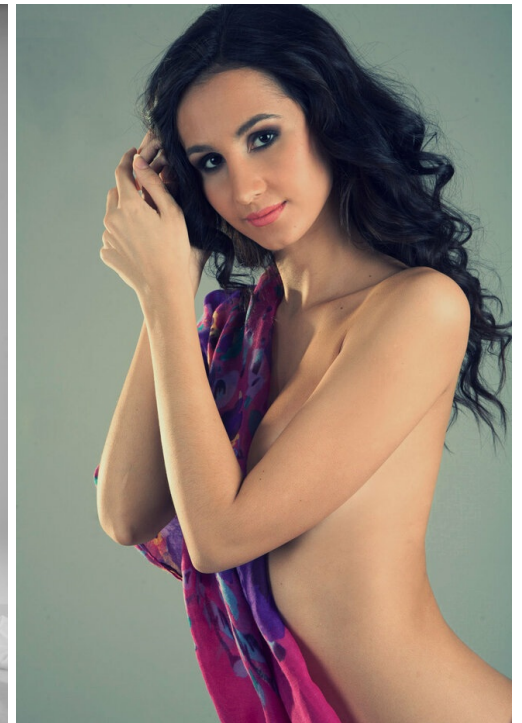

# ANNA DIMITROVA

身高: 179, 胸围: 56, 腰围: 85, 臀围: 61, 鞋码: 90  
<https://podium.im/cn/models/anna-dimitrova>