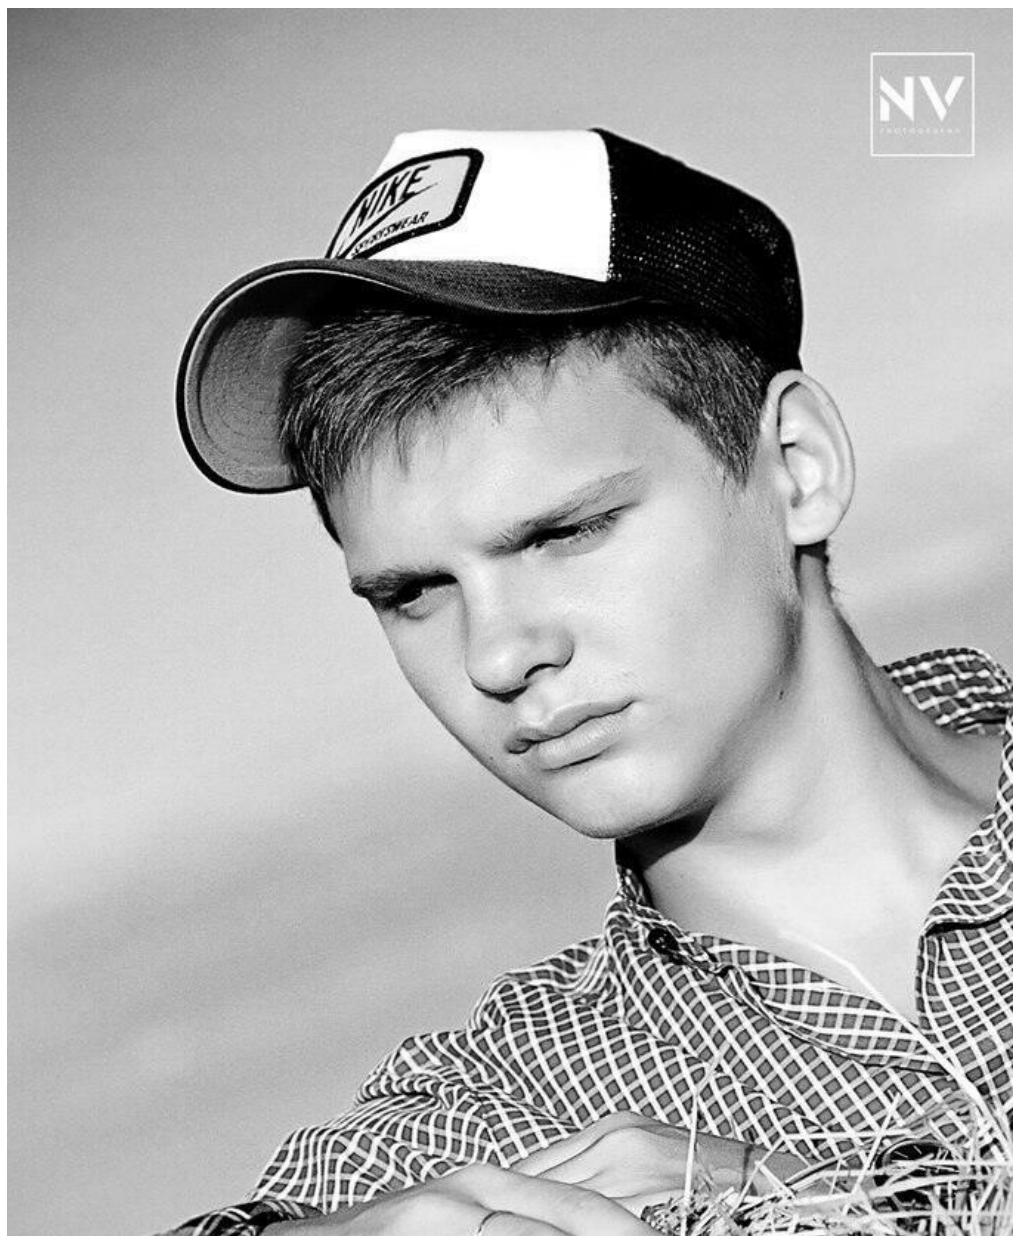

# DMITRY SHMARKOV

☐☐: 181, ☐☐: 71, ☐☐: 95, ☐: 72, ☐☐: 97

<https://podium.im/cn/models/dmitry-shmarkov>