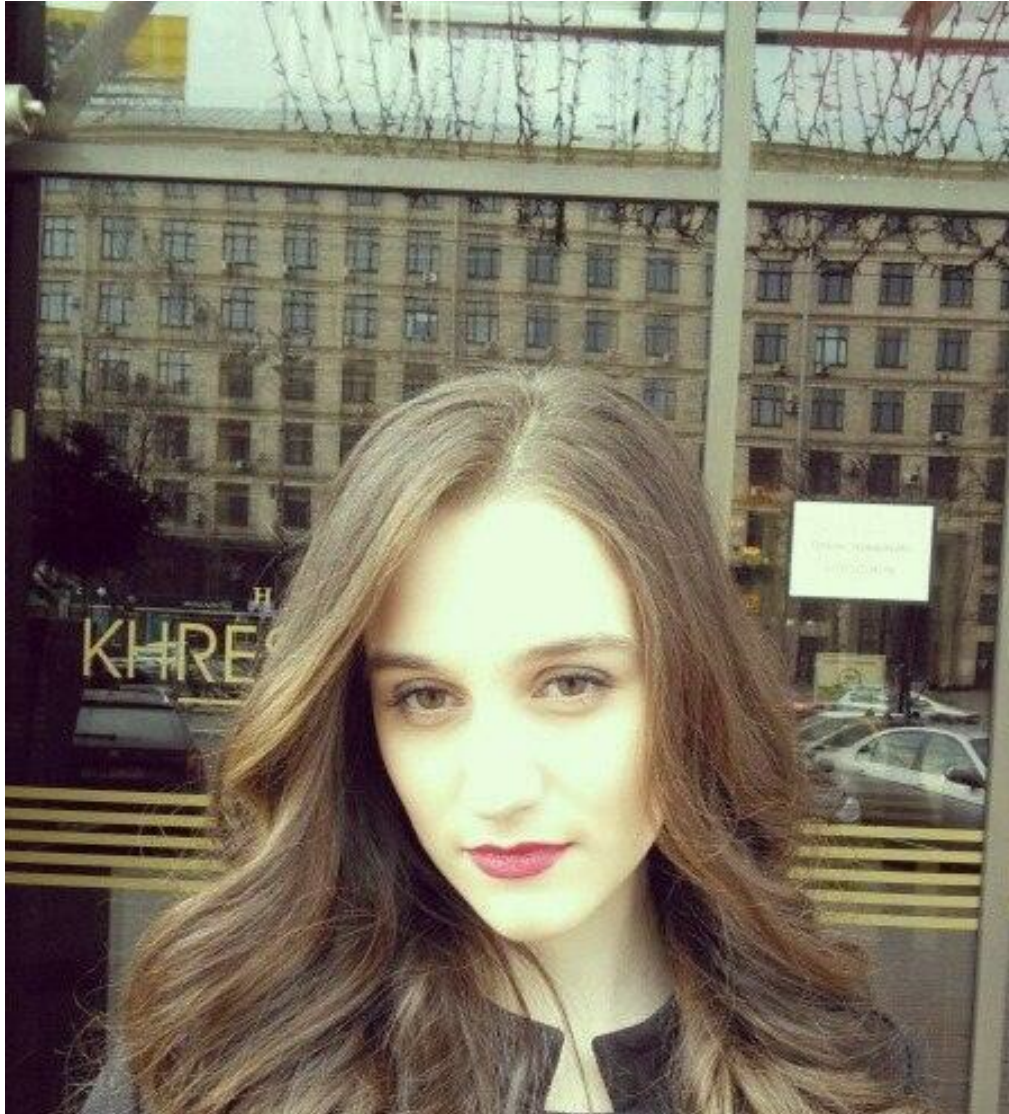

# NATALY PONOMARENKO

☐☐: 180, ☐☐: 58, ☐☐: 87, ☐: 64, ☐☐: 90

<https://podium.im/cn/models/natalie-ponomarenko>