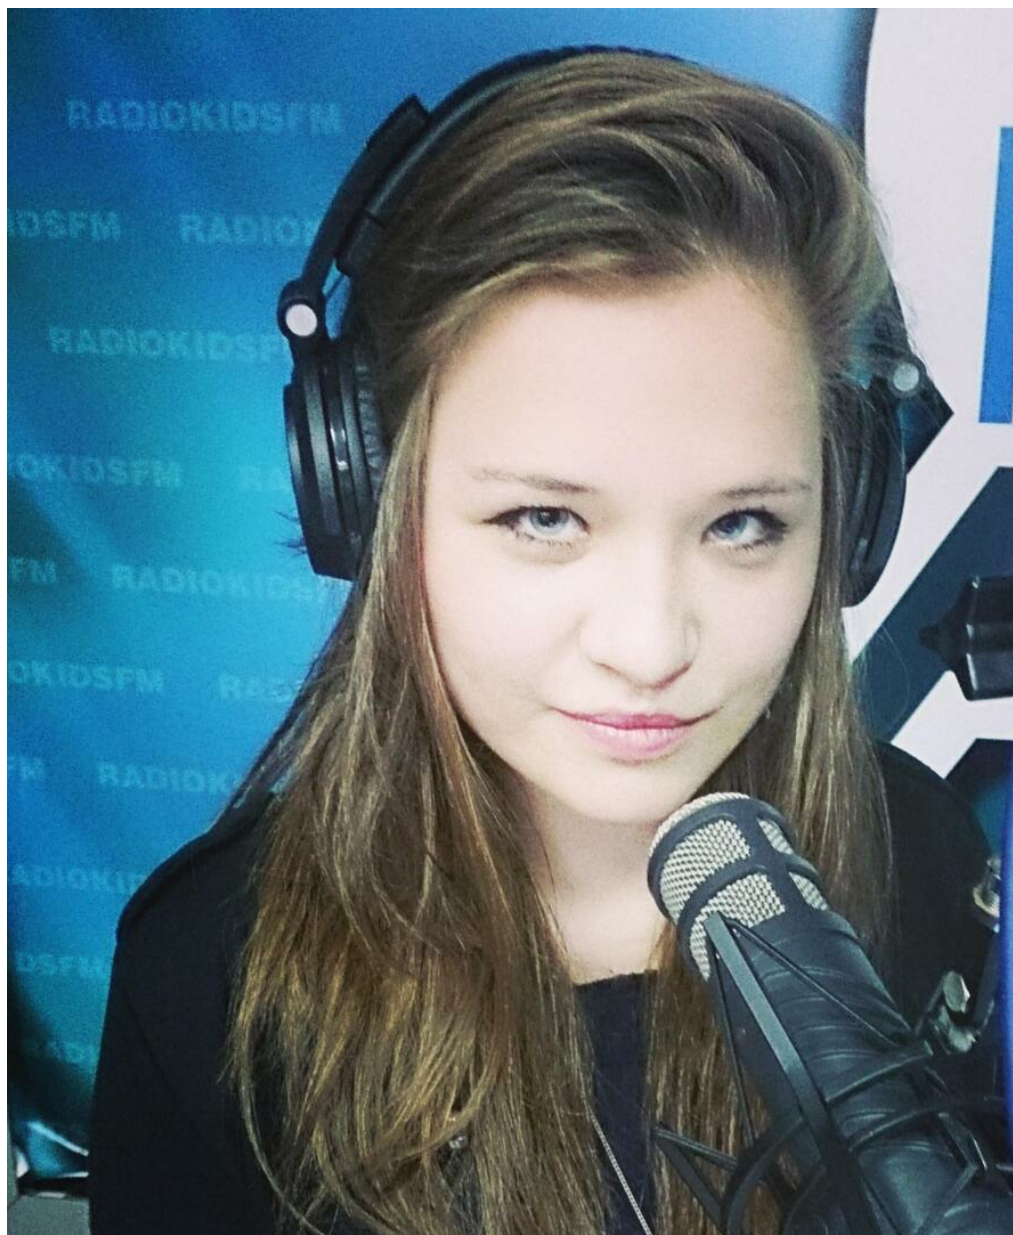

SERAFIMA LEROY

□□: 166, □□: 59, □□: 68, □: 68, □□: 96

<https://podium.im/cn/models/serafima-leroy>