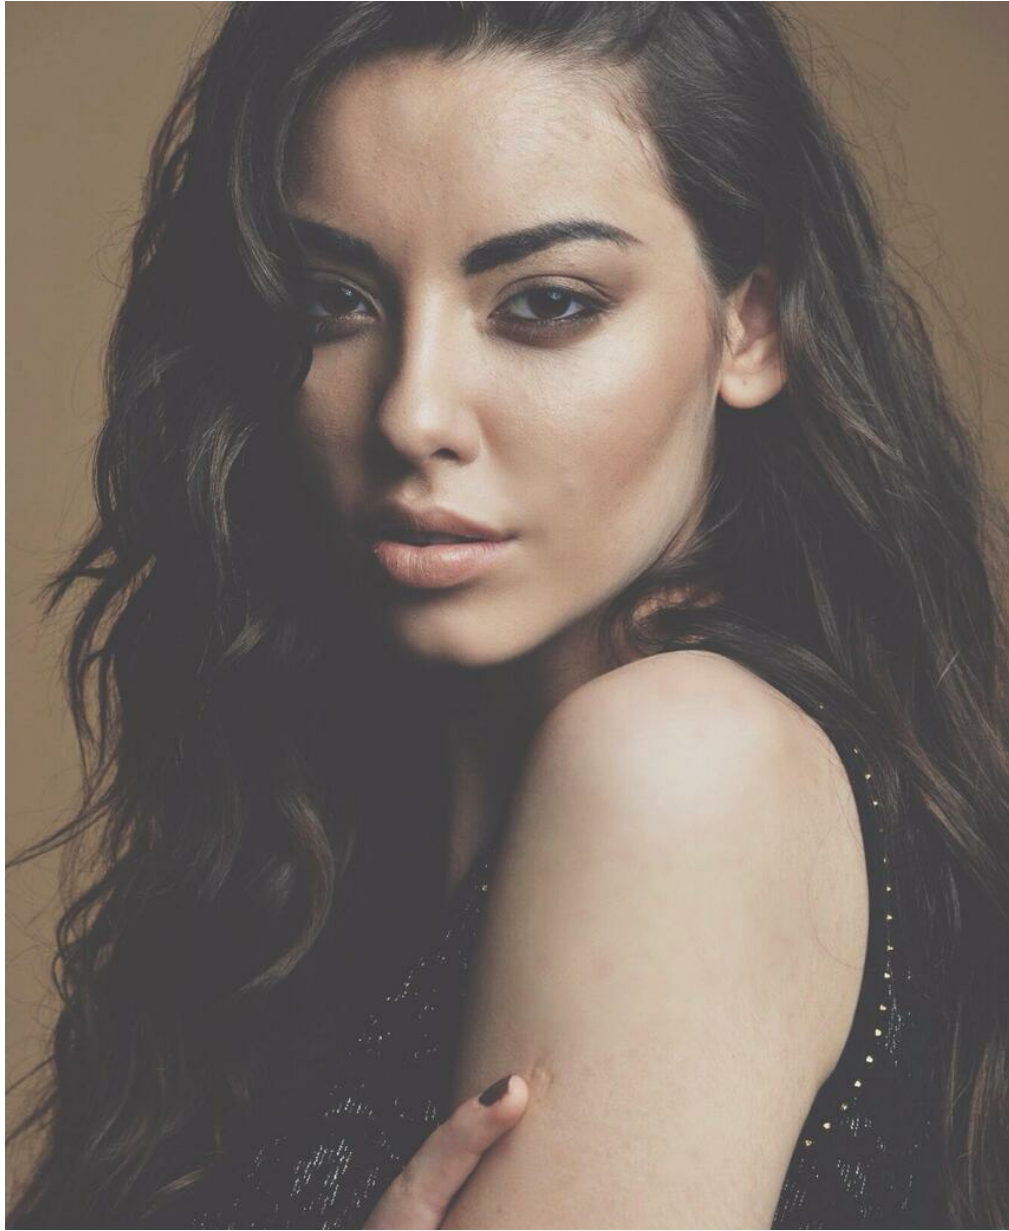

JULIA SHALINSKAYA

身高: 178, 胸围: 54, 腰围: 87, 臀围: 62, 鞋码: 92

<https://podium.im/cn/models/julia-shalinskaya>