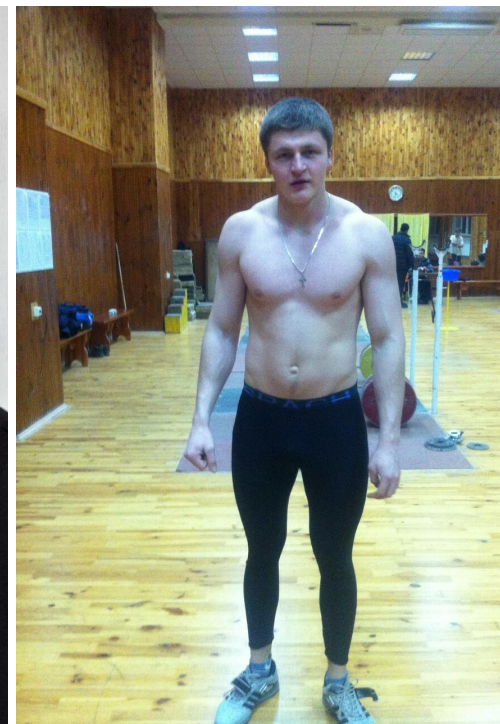

# VLADYSLAV LYKHACHOV

☐☐: 190, ☐☐: 88, ☐☐: 100, ☐: 85, ☐☐: 101  
<https://podium.im/cn/models/vladyslav-lykhachov>