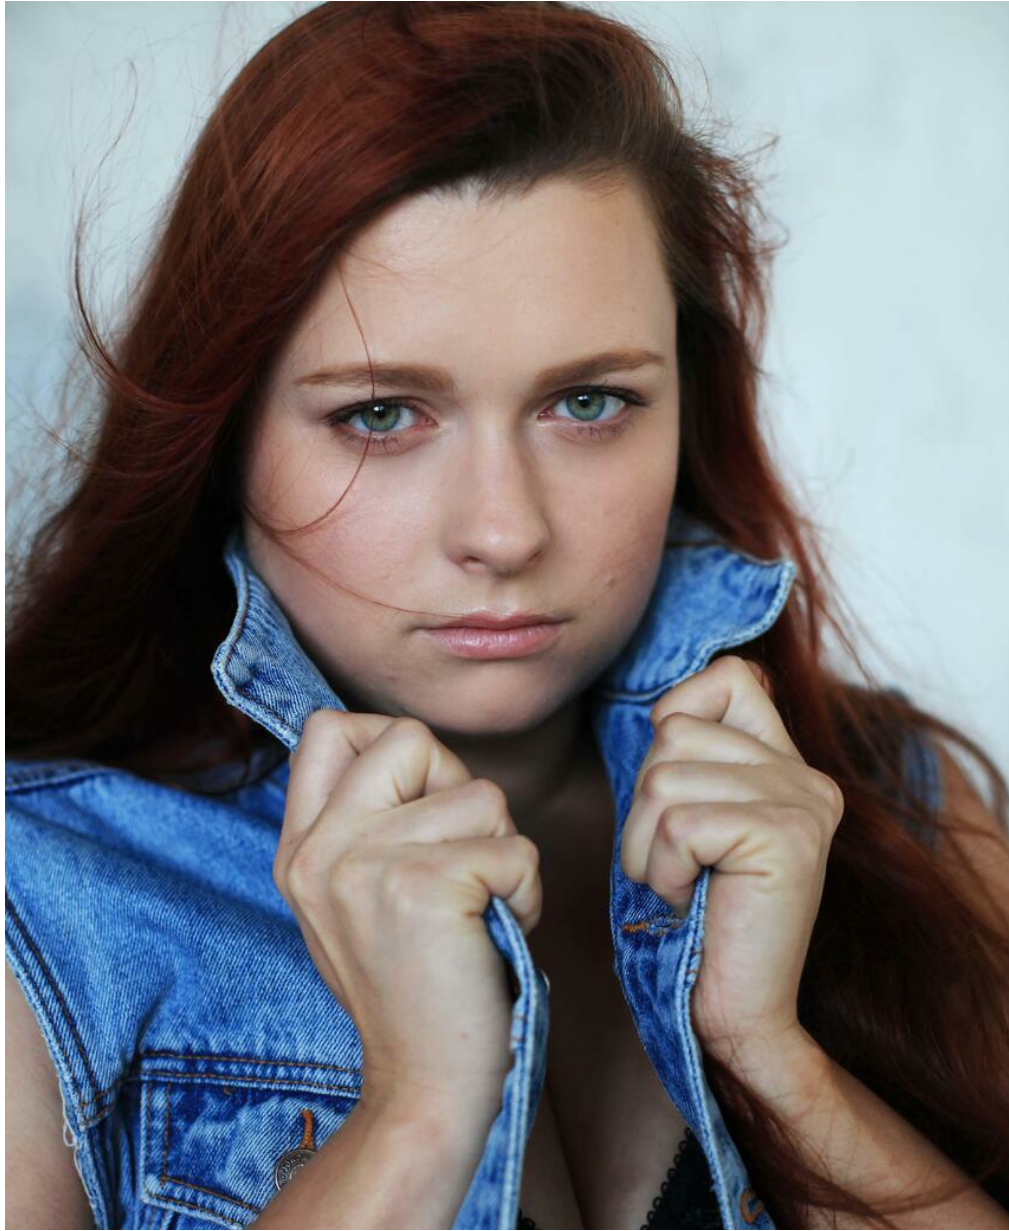

EVGENIYA GROSHEVA

☐☐: 175, ☐☐: 89, ☐☐: 111, ☐: 90, ☐☐: 112
<https://podium.im/cn/models/evgeniya-gro>