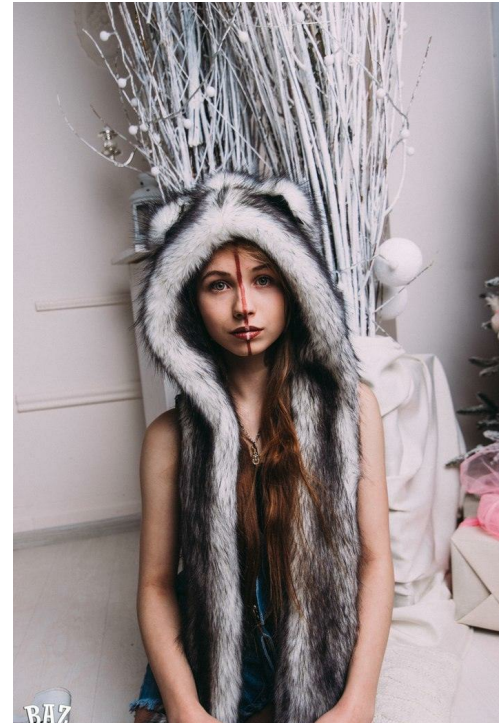

JULIA TELYATNIKOVA

☐☐: 163, ☐☐: 44, ☐☐: 82, ☐: 59, ☐☐: 87

<https://podium.im/cn/models/julia-telyatnikova>