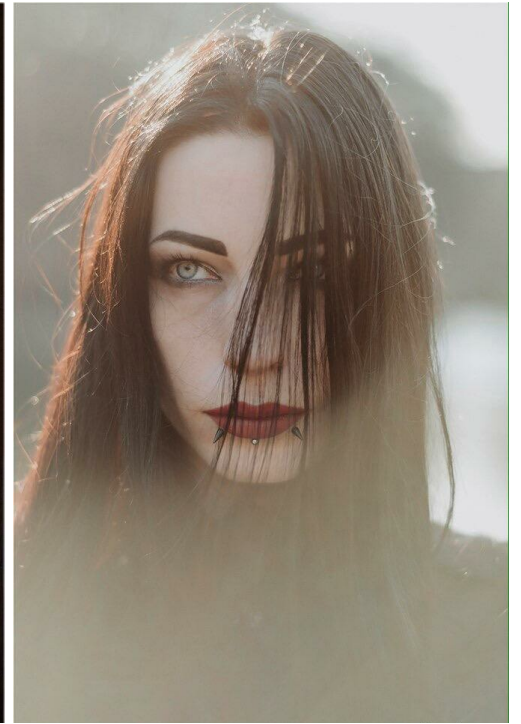

# IOANNA TERRA

Height: 166, Weight: 45, Bust: 84, Waist: 62, Hips: 80  
<https://podium.im/cn/models/ioanna-terra>