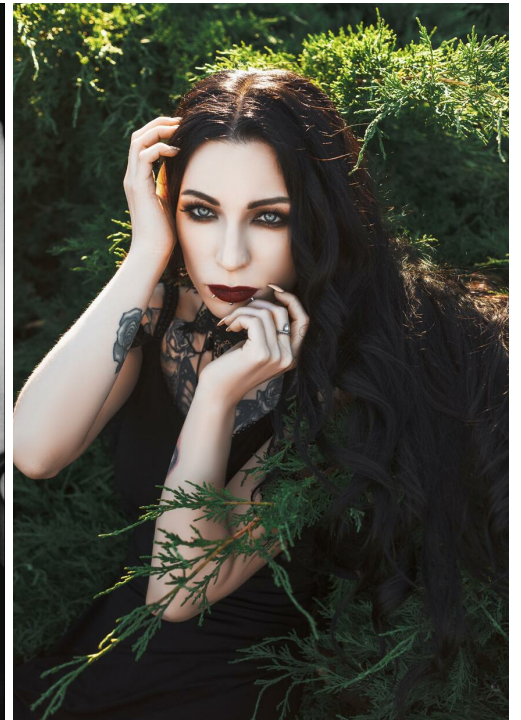

# IOANNA TERRA

Height: 166, Weight: 45, Bust: 84, Waist: 62, Hips: 80  
<https://podium.im/cn/models/ioanna-terra>