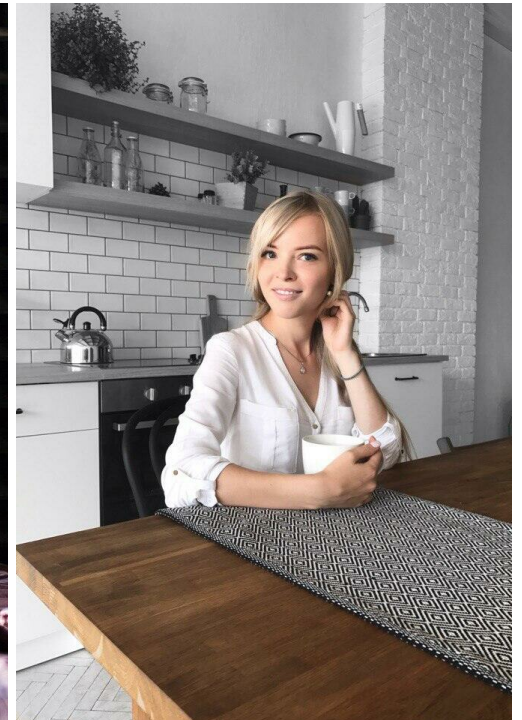

ANNA DMITRIEVA

☐☐: 165, ☐☐: 48, ☐☐: 89, ☐: 59, ☐☐: 89

<https://podium.im/cn/models/anna88888888>