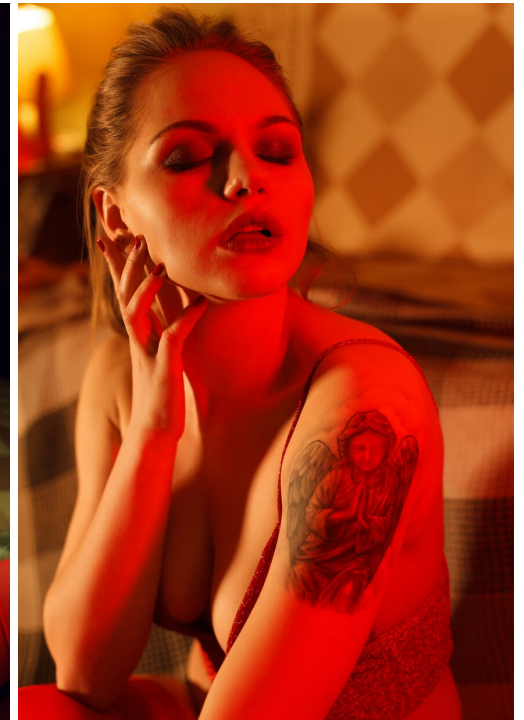

# ANNA VASIL'EVA

□□: 161, □□: 56, □□: 93, □: 66, □□: 87

[https://podium.im/cn/models/vasileva\\_\\_\\_\\_\\_anna](https://podium.im/cn/models/vasileva_____anna)