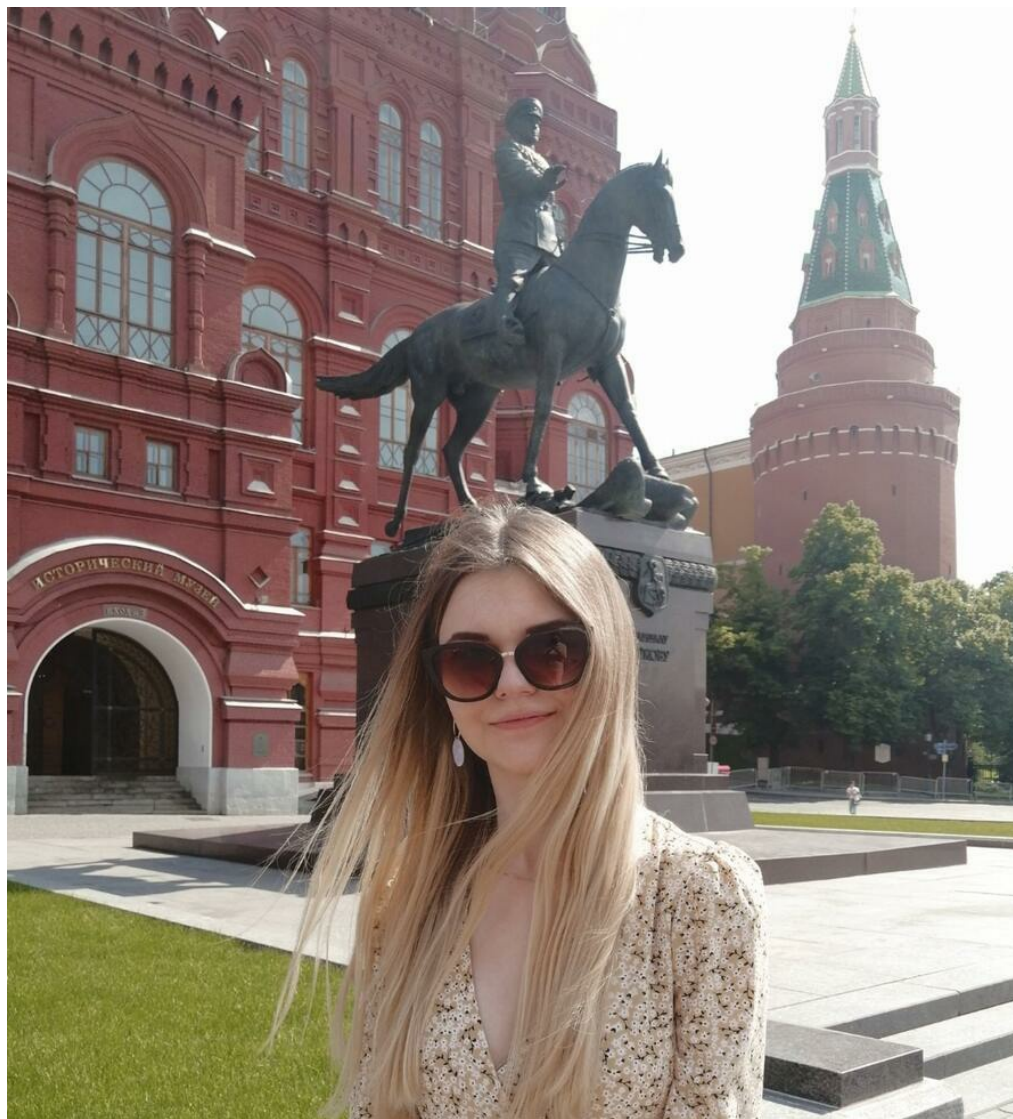

ANASTASIA SOKOLOVA

☎: 175, 📏: 52, 📏: 82, 📏: 61, 📏: 89
<https://podium.im/cn/models/2809987>