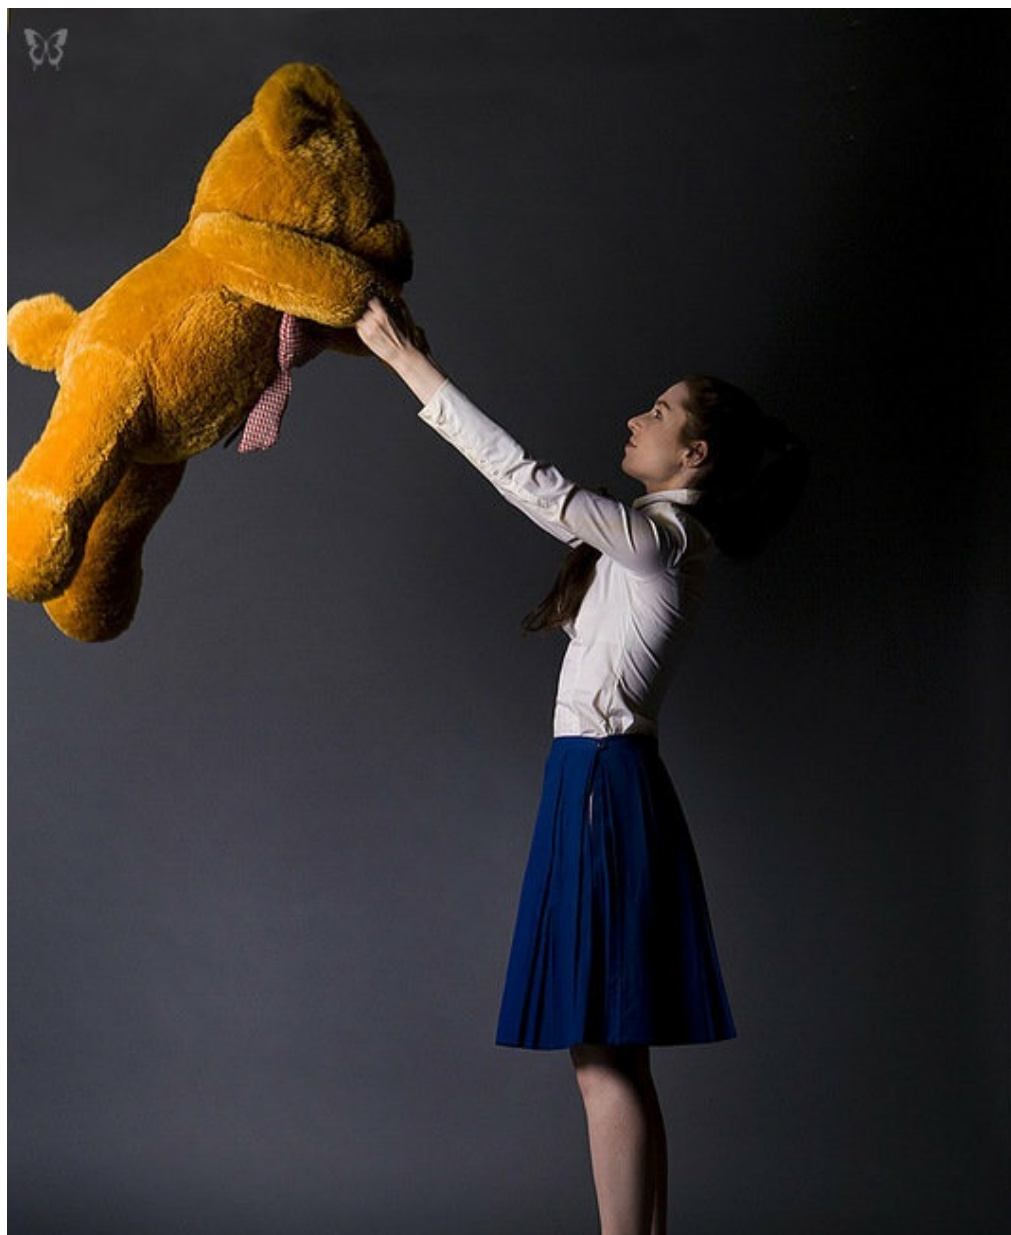

SHMELEVA SHMELEVA

□□: 171, □□: 50, □□: 83, □: 60, □□: 87
<https://podium.im/cn/models/37987>