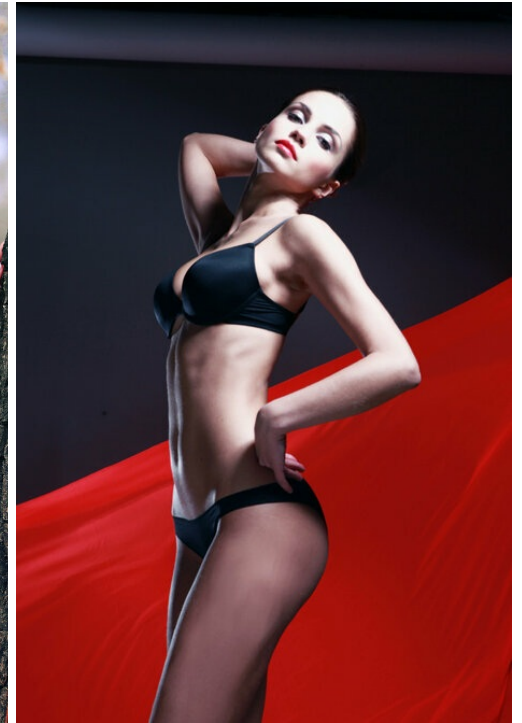

# ELENA SURAEVA

□□: 175, □□: 54, □□: 88, □: 63, □□: 93  
<https://podium.im/cn/models/42391>