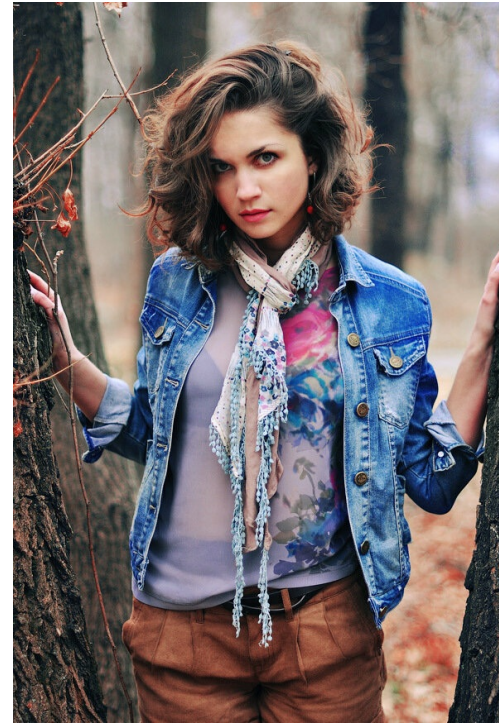

# ELENA SURAEVA

□□: 175, □□: 54, □□: 88, □: 63, □□: 93  
<https://podium.im/cn/models/42391>