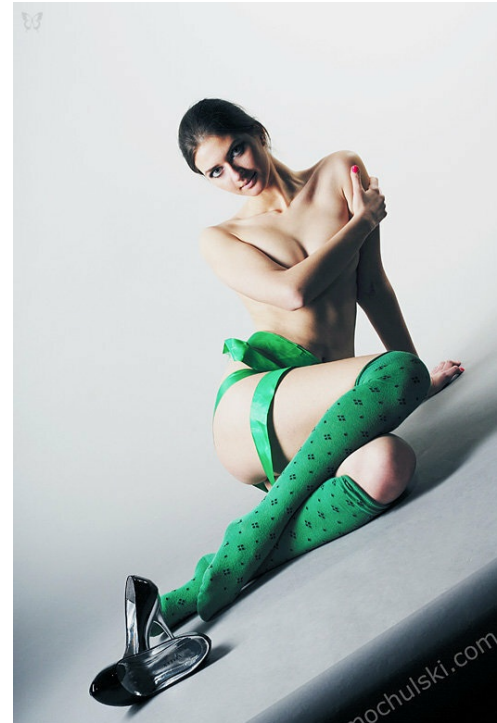

# ELENA EMIEL'ANCEVA

身高: 180, 体重: 54, 胸围: 85, 腰围: 62, 臀围: 91  
<https://podium.im/cn/models/5008>

mochulski.com

VITALY SOKOLOVSKY