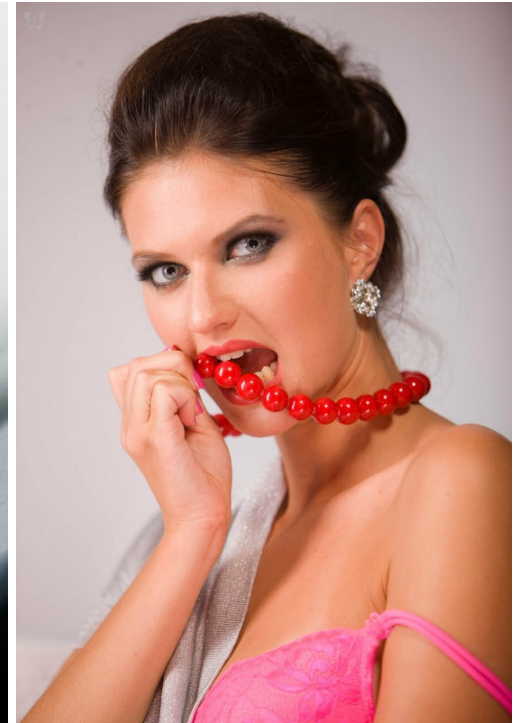

# ELENA EMIEL'ANCEVA

身高: 180, 体重: 54, 胸围: 85, 腰围: 62, 臀围: 91  
<https://podium.im/cn/models/5008>

mochulski.com

VITALY SOKOLOVSKY