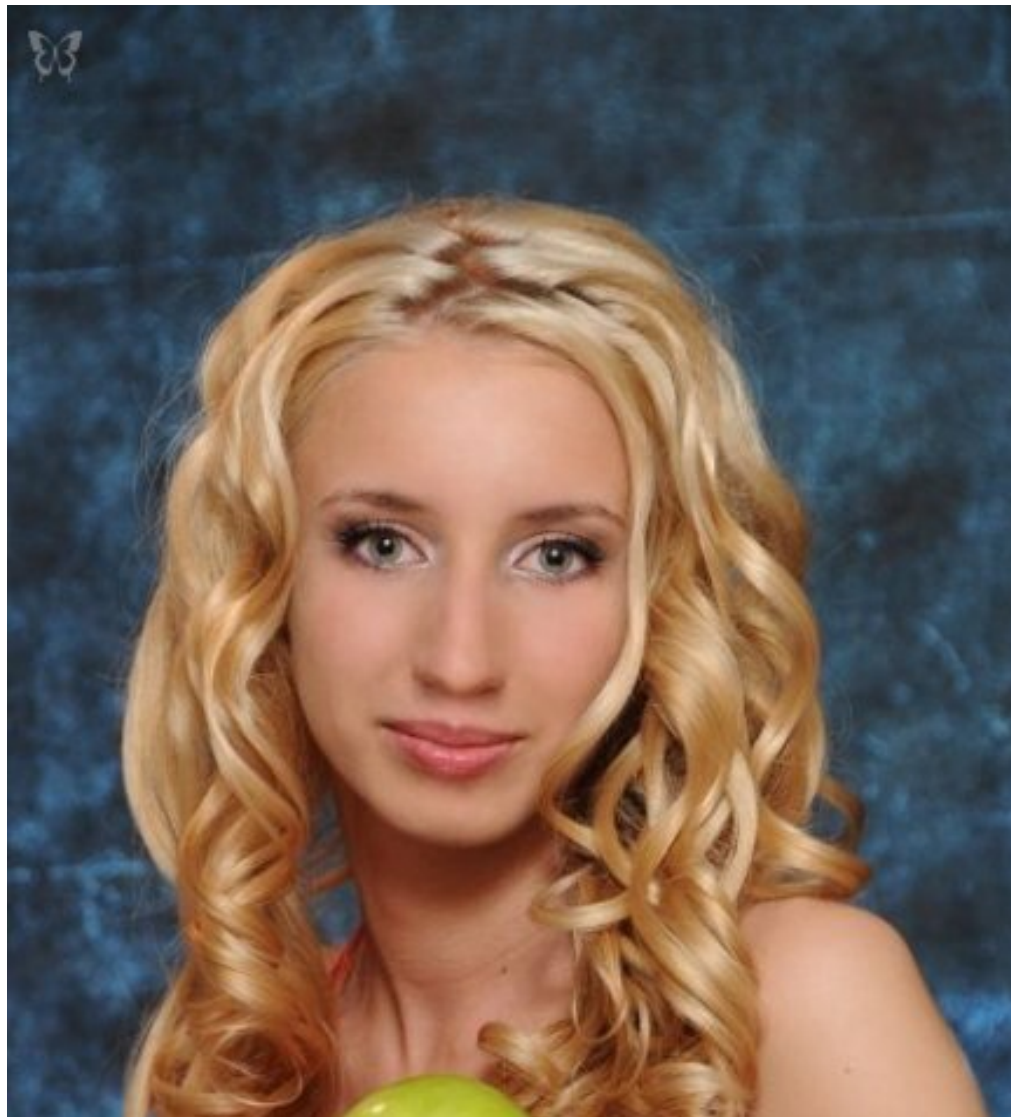

BALASNIKOVA BALASNIKOVA

身高: 165, 胸围: 41, 腰围: 92, 臀围: 54, 鞋码: 84
<https://podium.im/cn/models/697133>