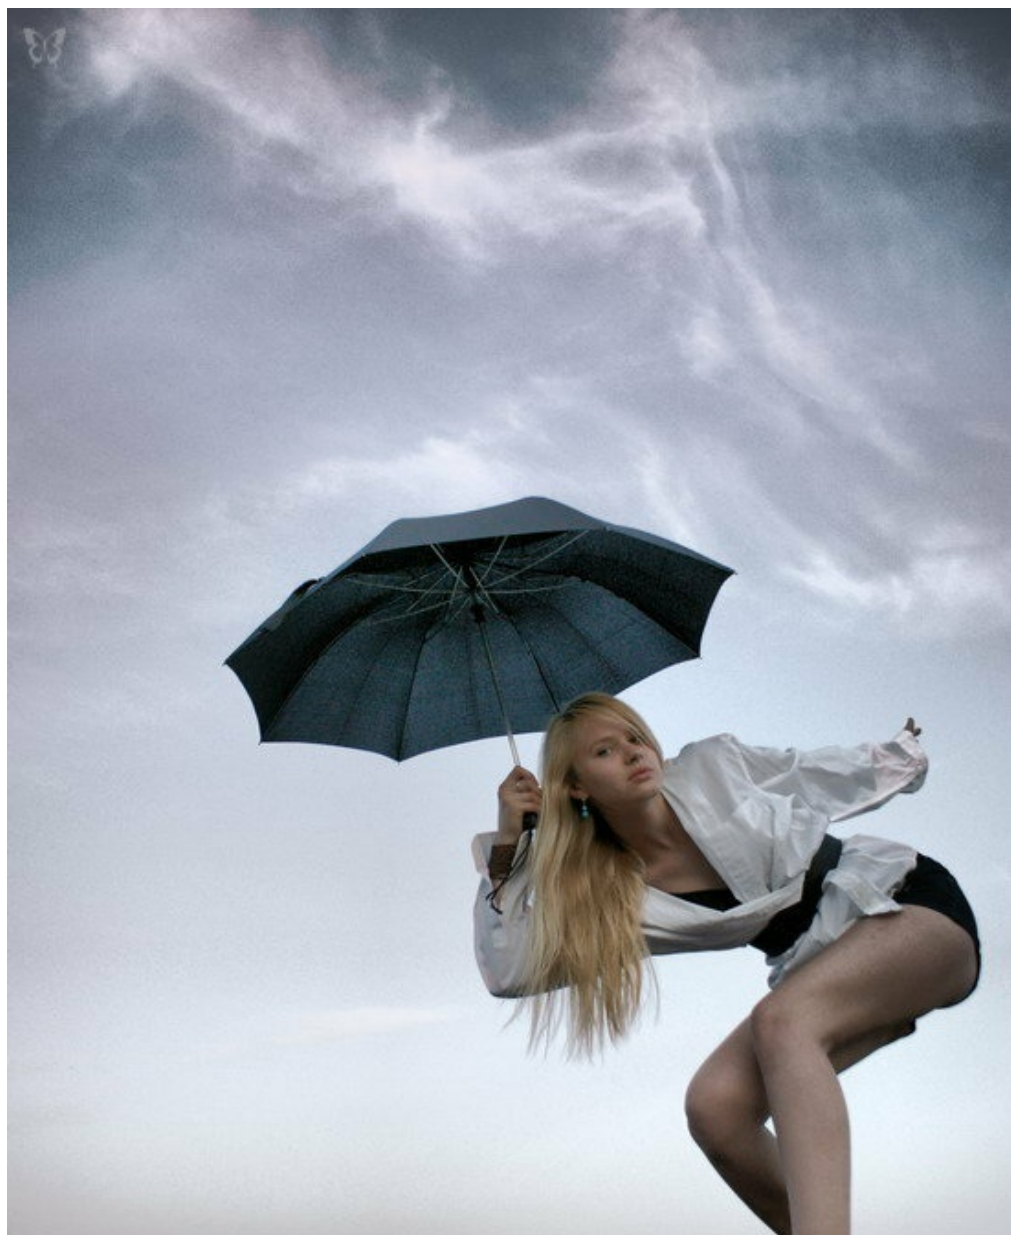

# ELENA GUKINA

☐☐: 173, ☐☐: 55, ☐☐: 84, ☐: 61, ☐☐: 92  
<https://podium.im/cn/models/75593>