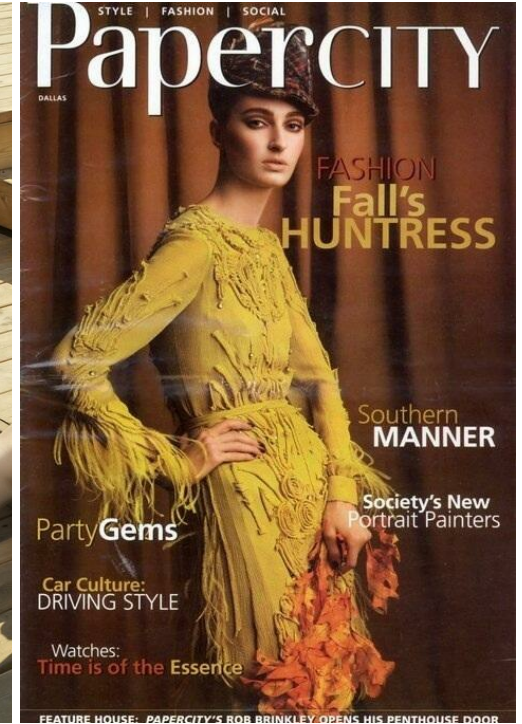

ELENA BELOVA

Größe: 178, Gewicht: 55, Brust: 86, Taille: 60, Hüfte: 90
<https://podium.im/de/models/1313274>