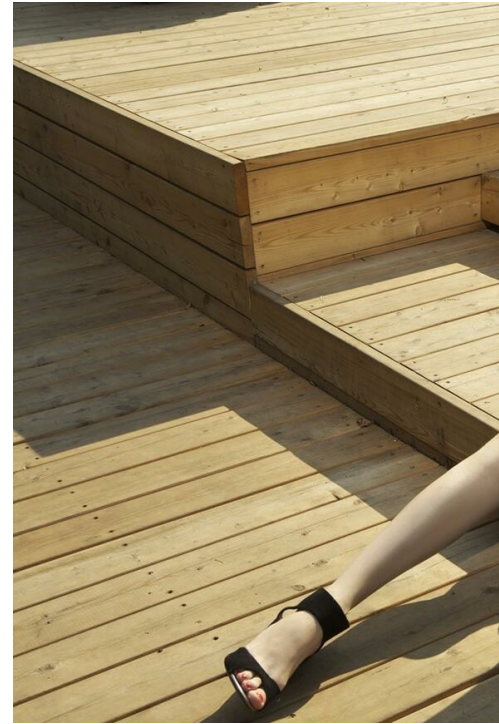

ELENA BELOVA

Größe: 178, Gewicht: 55, Brust: 86, Taille: 60, Hüfte: 90
<https://podium.im/de/models/1313274>