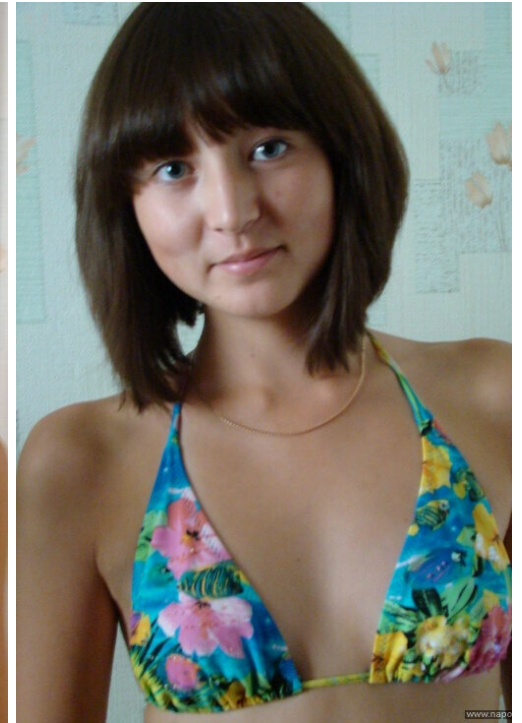

GUL'CATAJ VANINA

<https://podium.im/de/models/1998496>