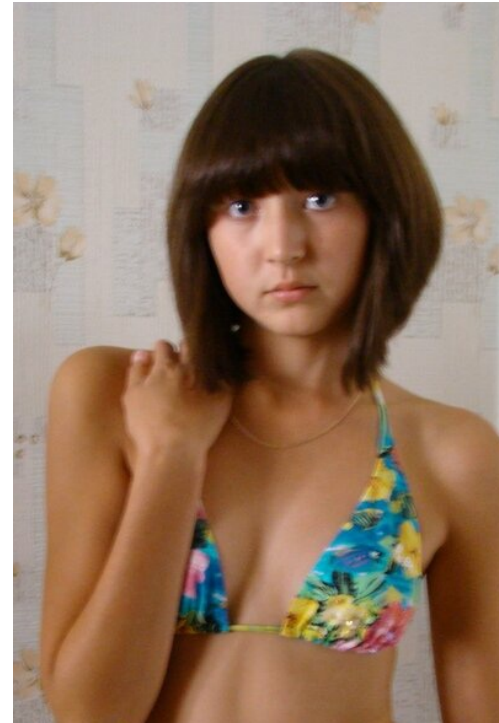

GUL'CATAJ VANINA

<https://podium.im/de/models/1998496>