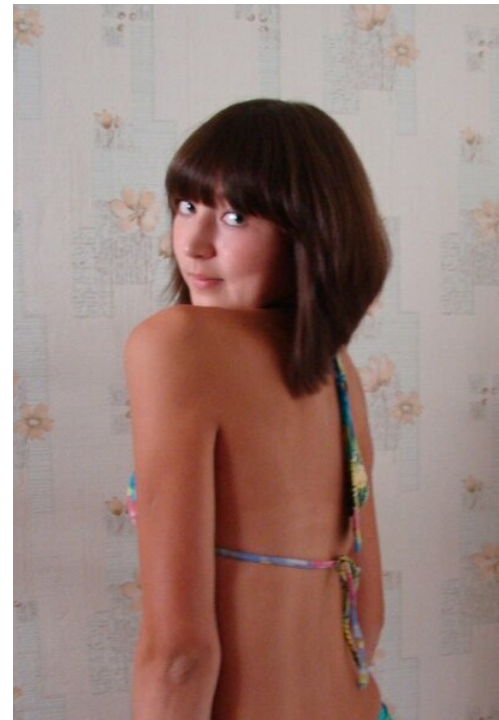

GUL'CATAJ VANINA

<https://podium.im/de/models/1998496>