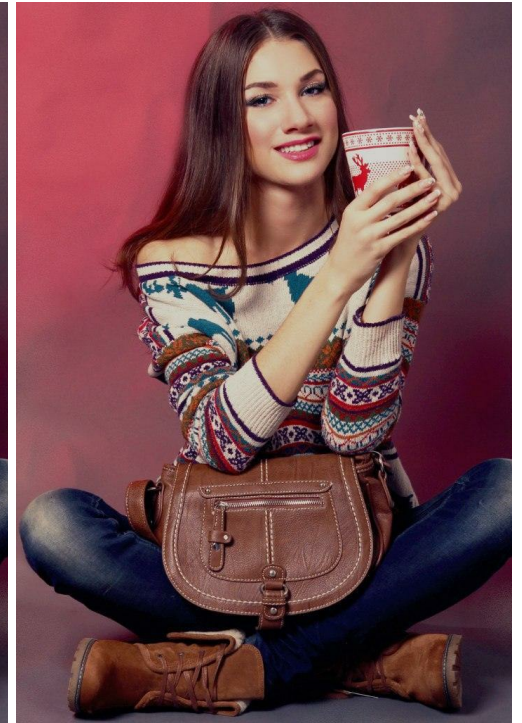

ELENA VAZHENKOVA

Größe: 176, Gewicht: 55, Brust: 84, Taille: 62, Hüfte: 92
<https://podium.im/de/models/vazhenkova>

Photo by Alena Prisyazhina

Photo by Alena Prisyazhina