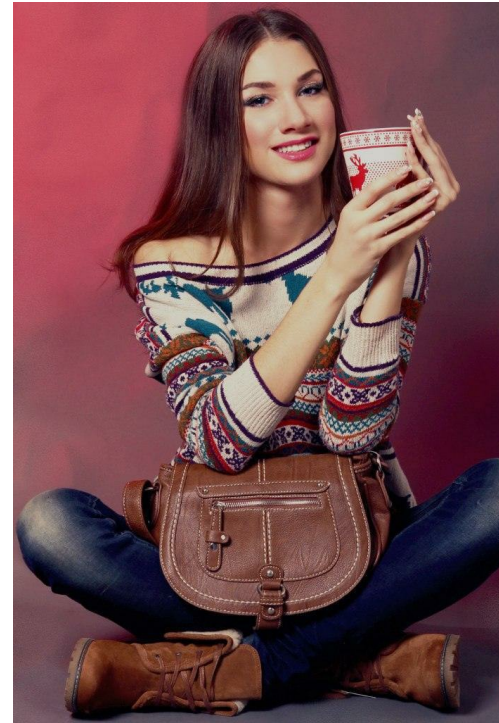

ELENA VAZHENKOVA

Größe: 176, Gewicht: 55, Brust: 84, Taille: 62, Hüfte: 92
<https://podium.im/de/models/vazhenkova>

Photo by Alena Prisyazhina

Photo by Alena Prisyazhina