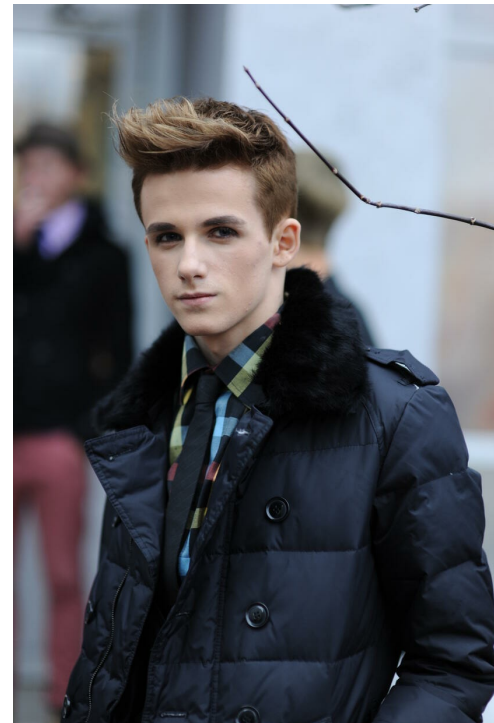

# DMITRIY DOLGOV

height: 179, weight: 55, chest: 86, waist: 78, thighs: 84  
<https://podium.im/en/models/2217001>

PHOTOGRAPHER: Sergey Vasiliev  
[www.sergey-vasiliev.com](http://www.sergey-vasiliev.com)