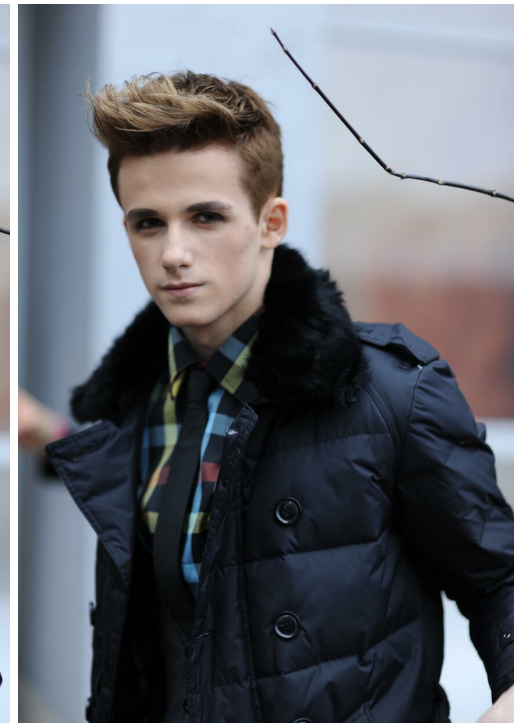

# DMITRIY DOLGOV

height: 179, weight: 55, chest: 86, waist: 78, thighs: 84  
<https://podium.im/en/models/2217001>

PHOTOGRAPHER: Sergey Vasiliev  
[www.sergey-vasiliev.com](http://www.sergey-vasiliev.com)