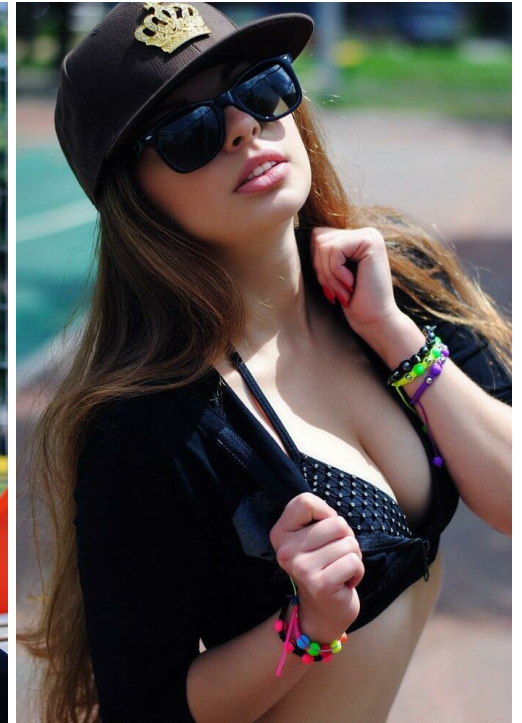

TAT'JANA GAVRISHHUK

Größe: 166, Gewicht: 50, Brust: 85, Taille: 60, Hüfte: 89
<https://podium.im/de/models/gavrishhuk>

PHOTOGRAPHY OLIA REVENKO JULY 2013 PHOTOGRAPHY OLIA REVENKO