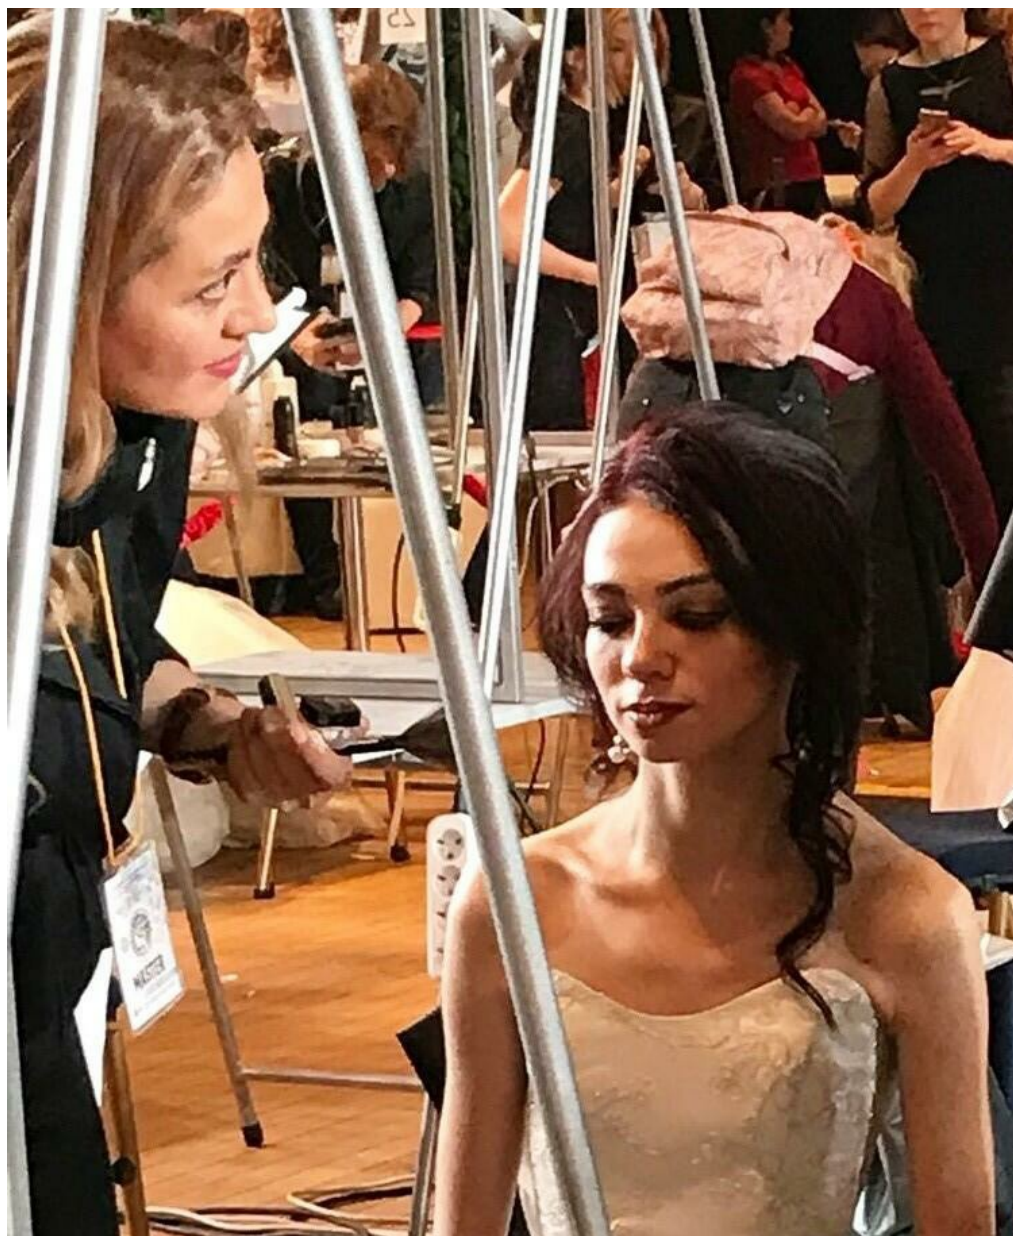

DARYA GINDINA

☐☐: 169, ☐☐: 45, ☐☐: 85, ☐: 57, ☐☐: 87
<https://podium.im/cn/models/darya-gindina>