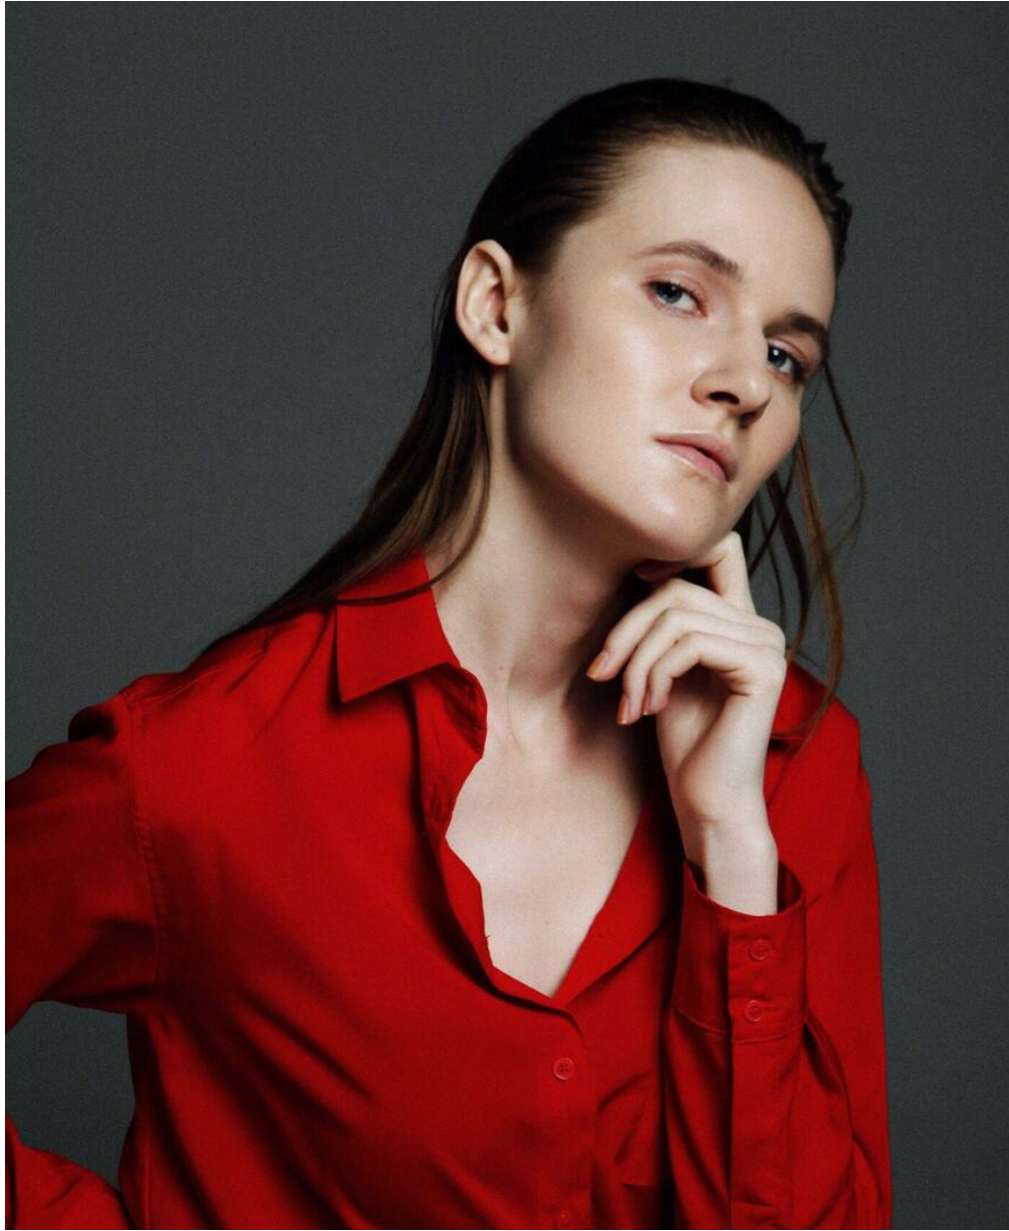

# MARINA G

Height: 177, Weight: 53, Chest: 80, Waist: 62, Hips: 89  
<https://podium.im/de/models/marina-gutnikova>