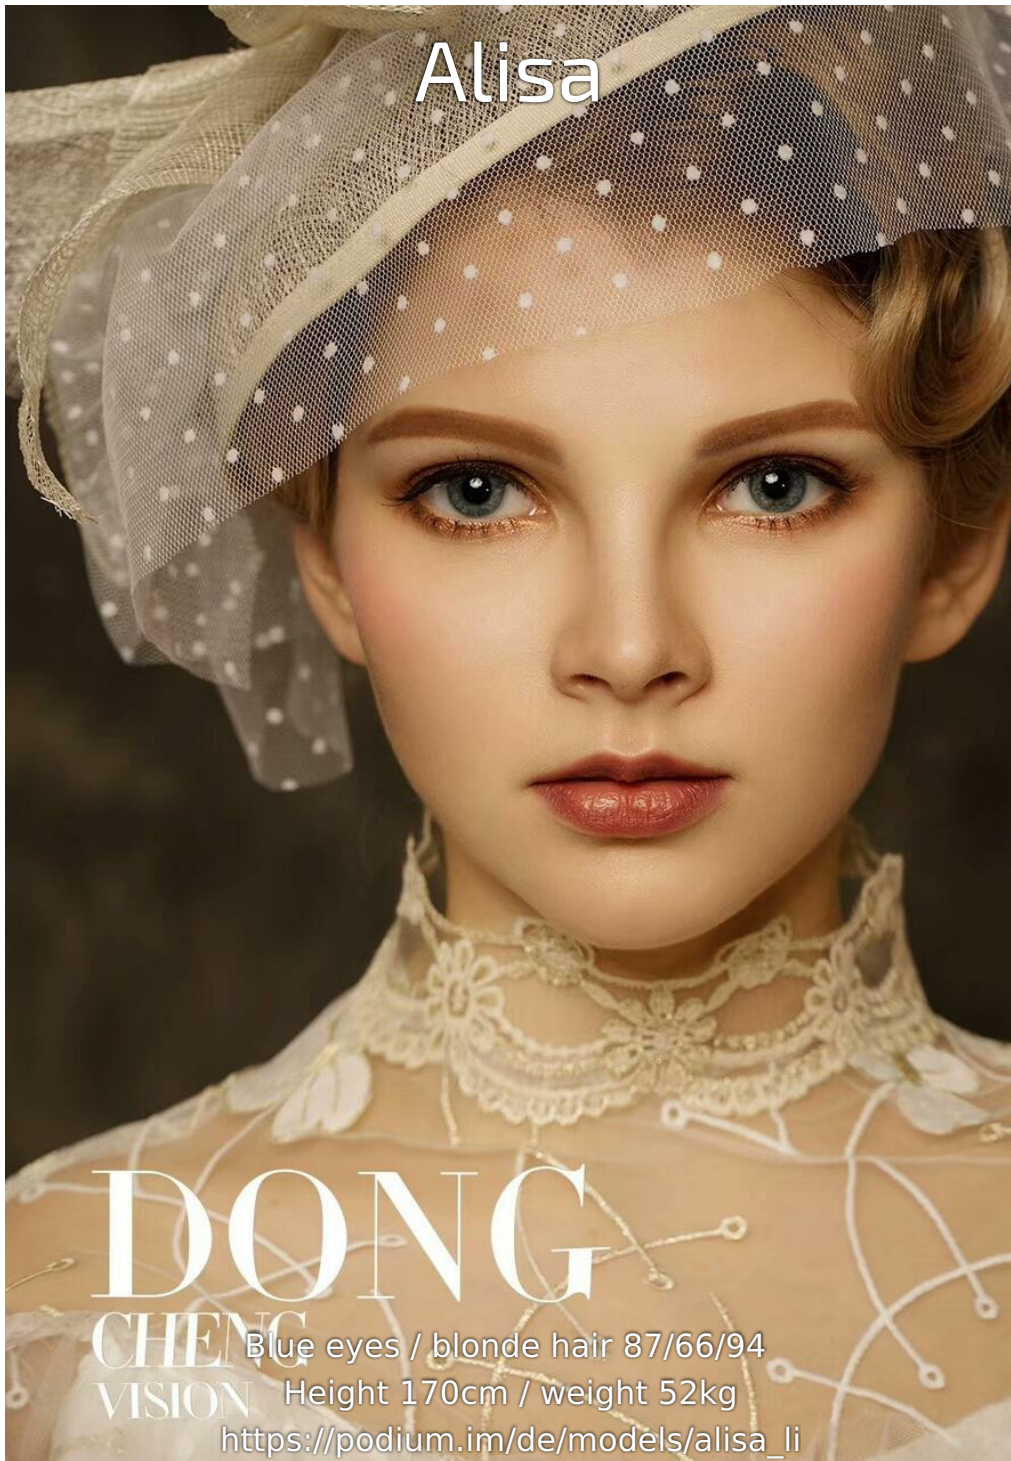

Alisa

DONG

CHENG VISION Blue eyes / blonde hair 87/66/94  
Height 170cm / weight 52kg

[https://podium.im/de/models/alisa\\_li](https://podium.im/de/models/alisa_li)

DONG

DONG  
CHENG  
VISION

I AM A GOLDEN LEAF, REMINISCENT OF A STAR LIGHTING UP THE NIGHT,  
BUT AM BROKEN UNDERNIGHT,  
I AM PARALYZED ONLY THE WORD CAN MOVE ME,  
UNLESS A CHILD'S HANDS TEAR ME AWAY AND I CANNOT CRY,  
I AM BLOWN AND TORN A WANDERER IN AN EMPTY SEA OF MY OWN HEAVY MIND.