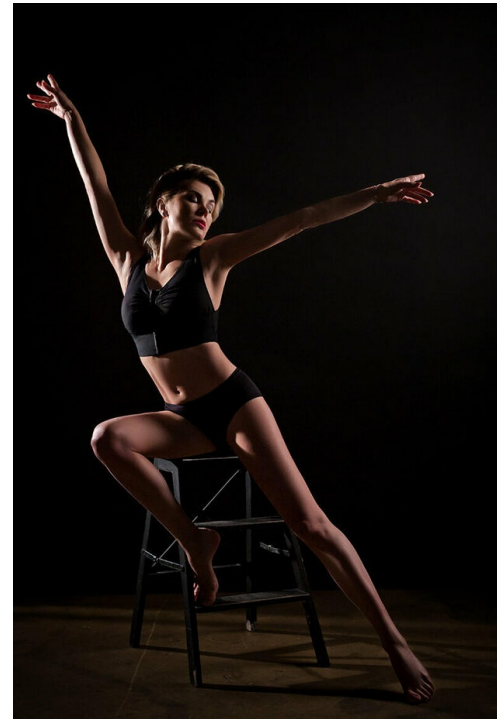

BERGAMO
PAGE 6