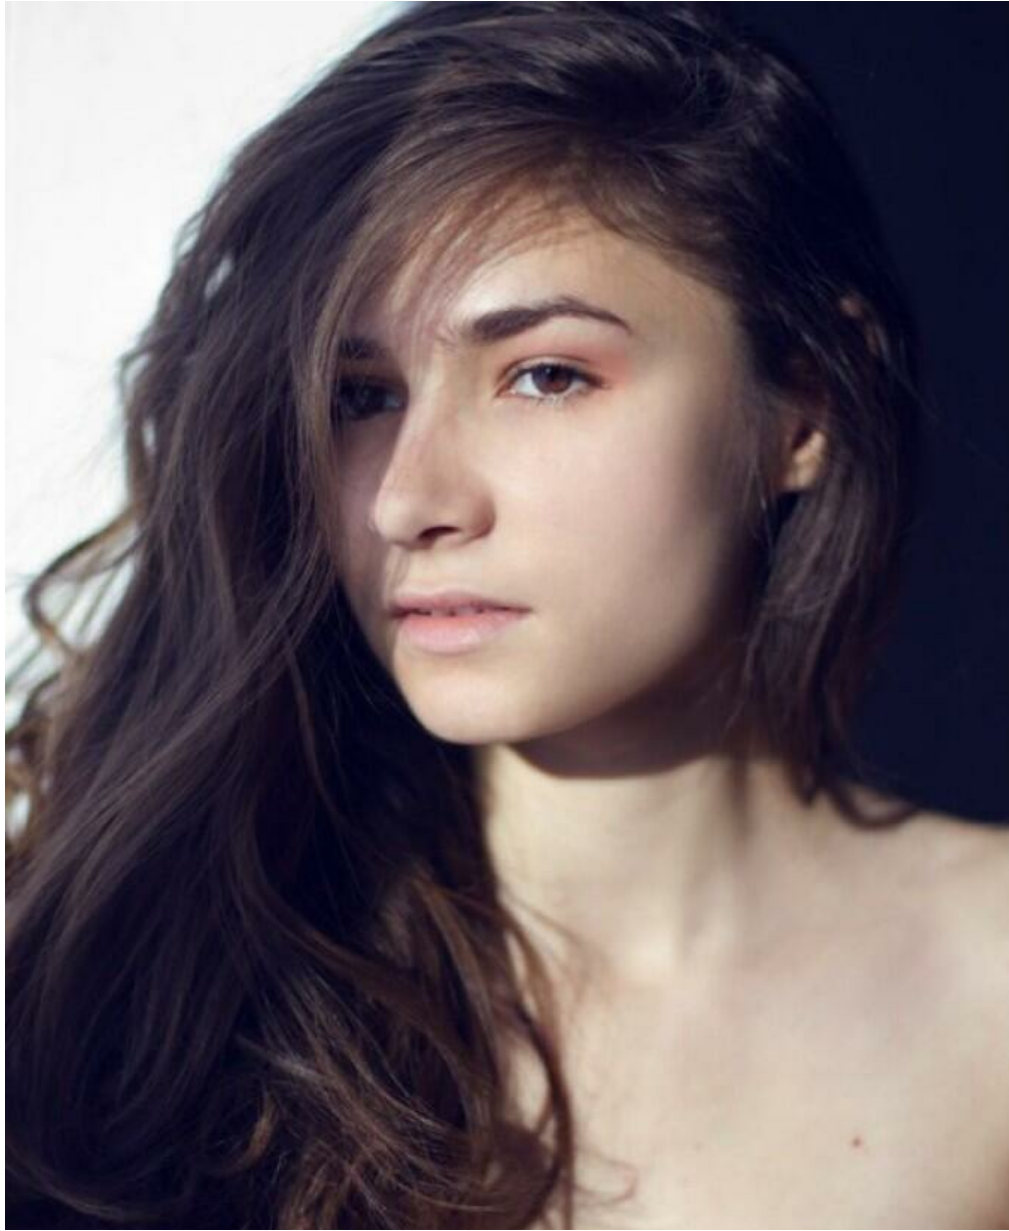

# TANYA NADTOCHIEVA

height: 173, weight: 52, bust: 84, waist: 64, hips: 90  
<https://podium.im/de/models/tanya-nadtochieva>