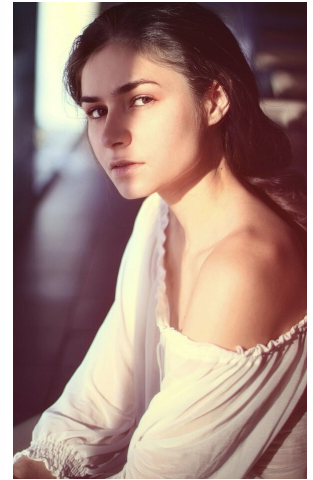

# TANYA NADTOCHIEVA

height: 173, weight: 52, bust: 84, waist: 64, hips: 90  
<https://podium.im/de/models/tanya-nadtochieva>