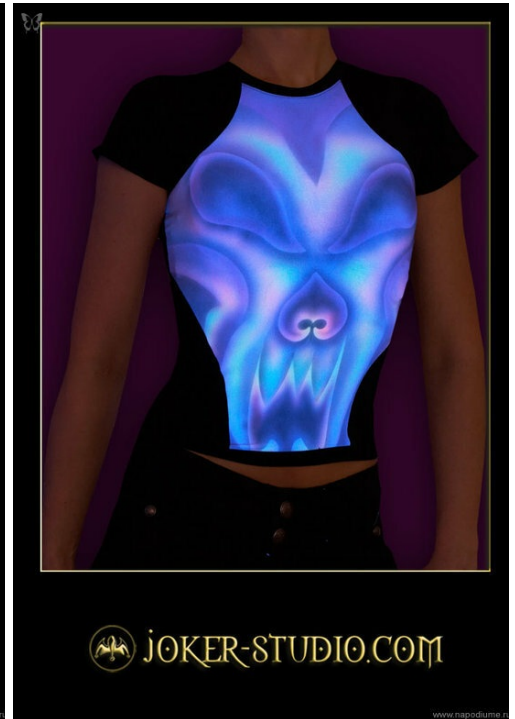

JOKER-STUDIO.COM

www.napodiume.it