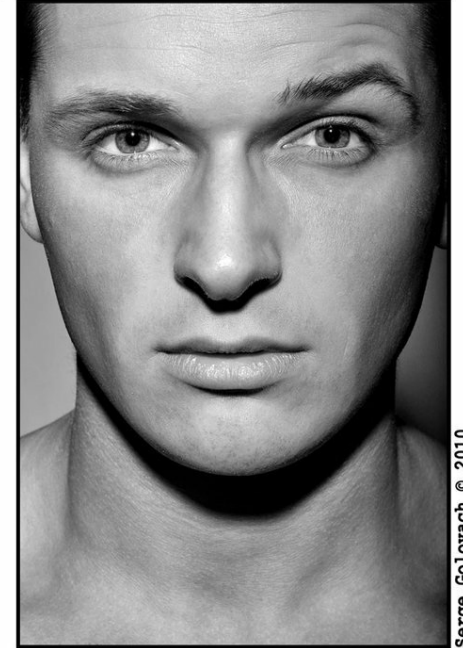

# SEREZA CERNOUSOV

lovach © 2010

Größe: 181, Gewicht: 78  
<https://podium.im/de/models/605773>

Serge Golovach © 2010

Serge Golovach © 2010

Serge Golovach © 2010

Serge Golovach © 2010