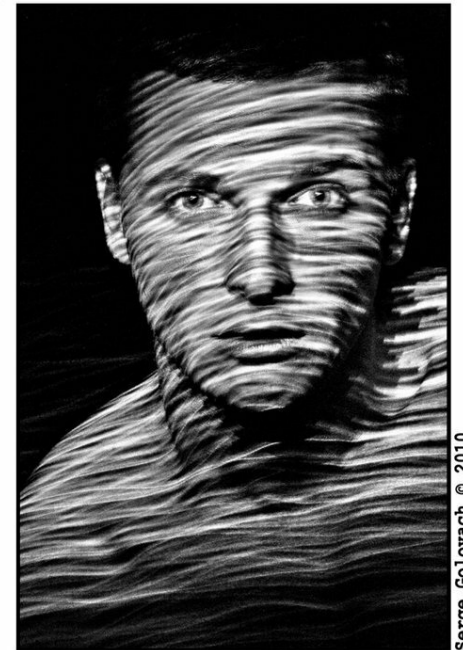

# SEREZA CERNOUSOV

lovach © 2010

Größe: 181, Gewicht: 78  
<https://podium.im/de/models/605773>

Serge Golovach © 2010

Serge Golovach © 2010

Serge Golovach © 2010

Serge Golovach © 2010