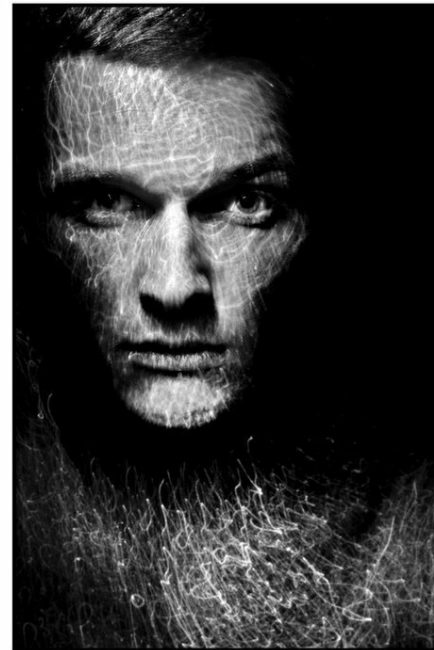

# SEREZA CERNOUSOV

lovach © 2010

Größe: 181, Gewicht: 78  
<https://podium.im/de/models/605773>

Serge Golovach © 2010

Serge Golovach © 2010

Serge Golovach © 2010

Serge Golovach © 2010