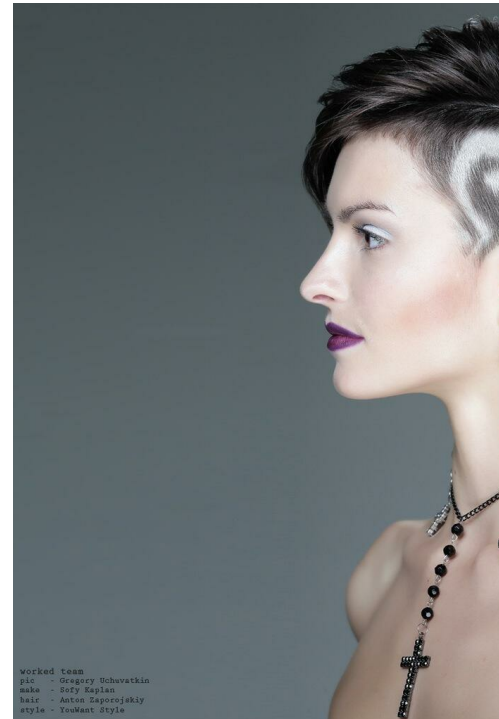

MISHAMIKHAYLOV
MIKHAYLOVPHOTO.COM
Black & White Studio
www.bwstudios.ru