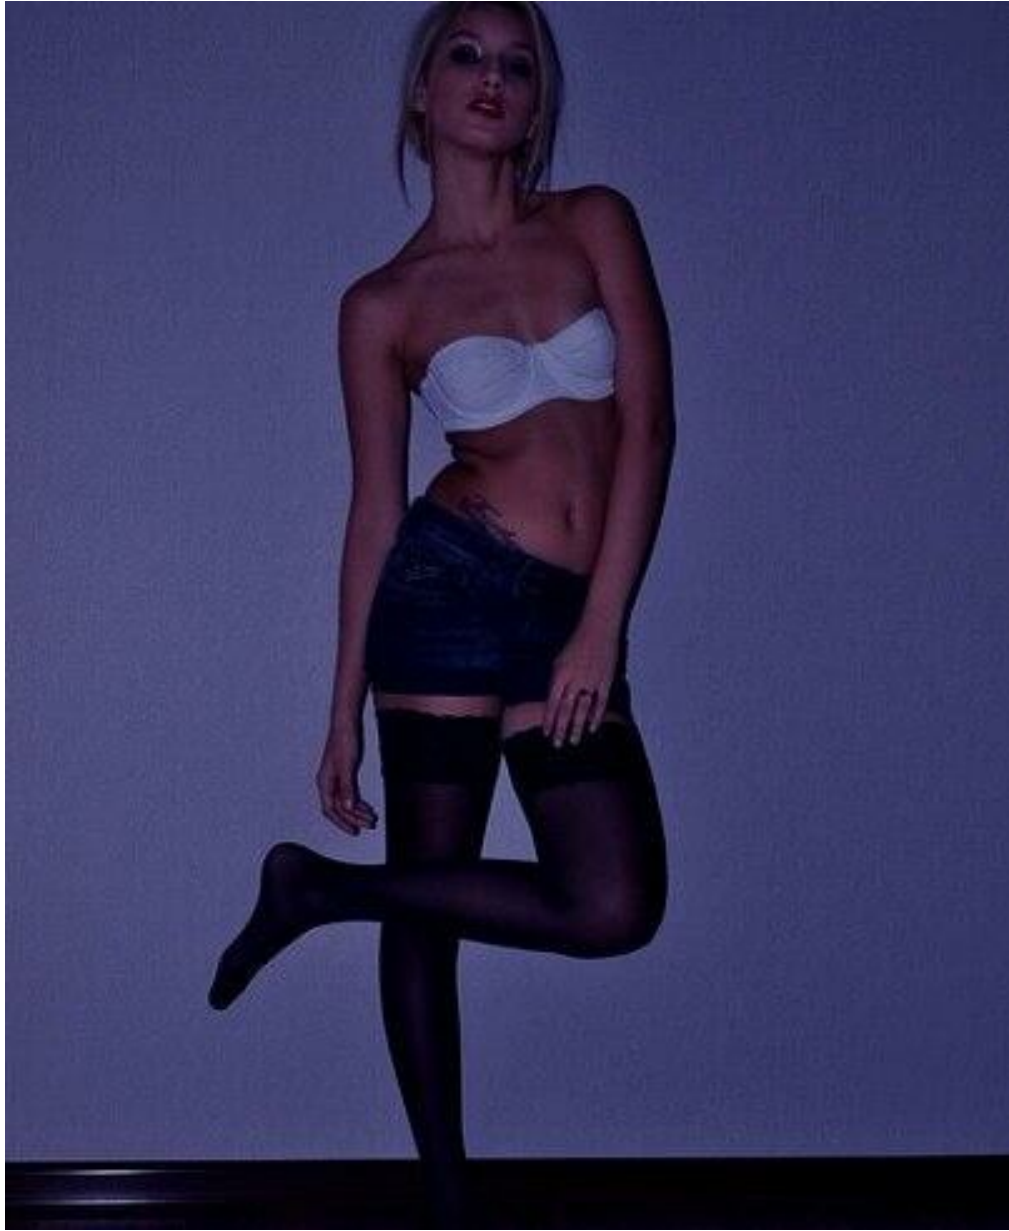

# MARI JOYS

height: 172, weight: 50, chest: 84, waist: 60, thighs: 90  
<https://podium.im/en/models/2017073>