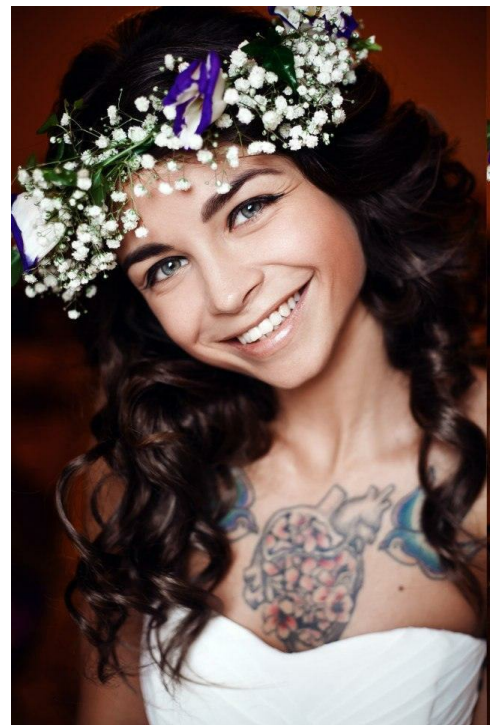

# KARY POPOVA

altura: 162, peso: 43, pecho: 80, cintura: 62, caderas: 88  
<https://podium.im/es/models/2478337>

Abdullazyanov Artur vk.com/abdullazyanov Abdullazyanov Artur