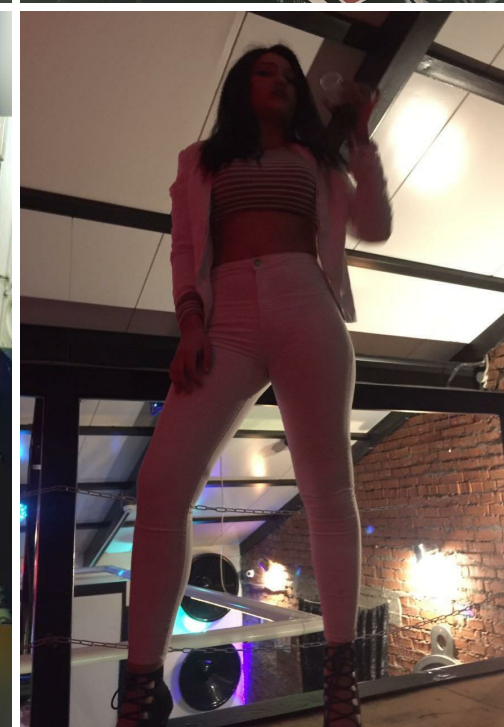

LOW BORN

altura: 168, peso: 52, pecho: 98, cintura: 60, caderas: 92
<https://podium.im/es/models/low-born>