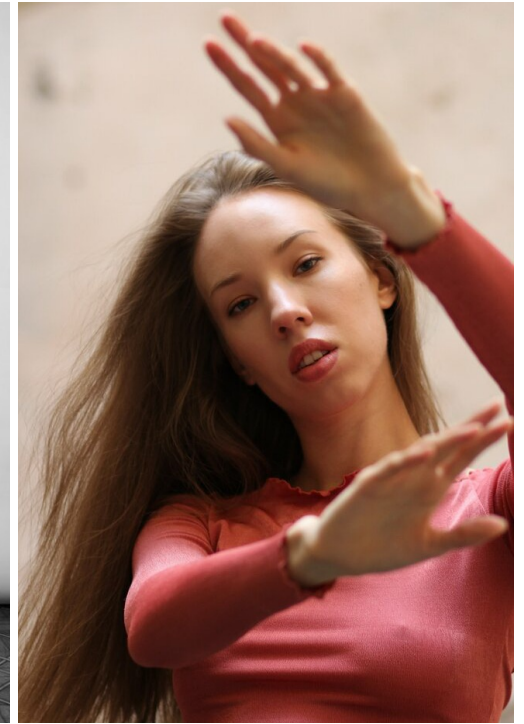

ANNA POTASHEVA

height: 172, weight: 49, chest: 83, waist: 60, hips: 88
<https://podium.im/es/models/annapotasheva>