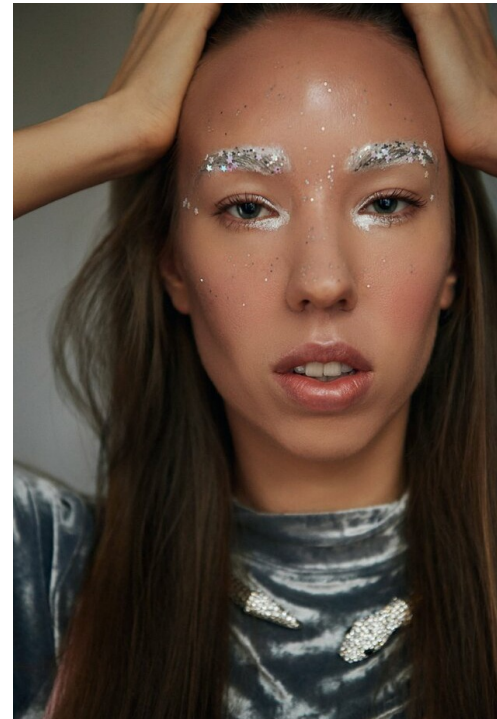

ANNA POTASHEVA

height: 172, weight: 49, chest: 83, waist: 60, hips: 88
<https://podium.im/es/models/annapotasheva>