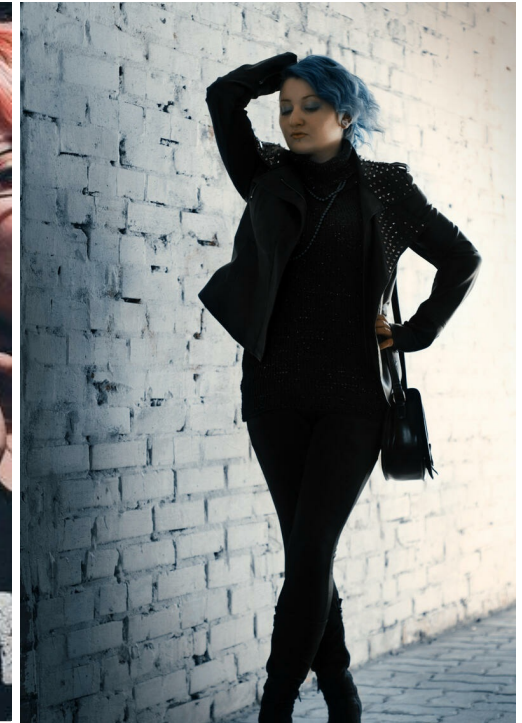

DARIA WOLFGANG

☐☐: 160, ☐☐: 64, ☐☐: 104, ☐: 72, ☐☐: 99
<https://podium.im/cn/stylists/daria-wolfgang>