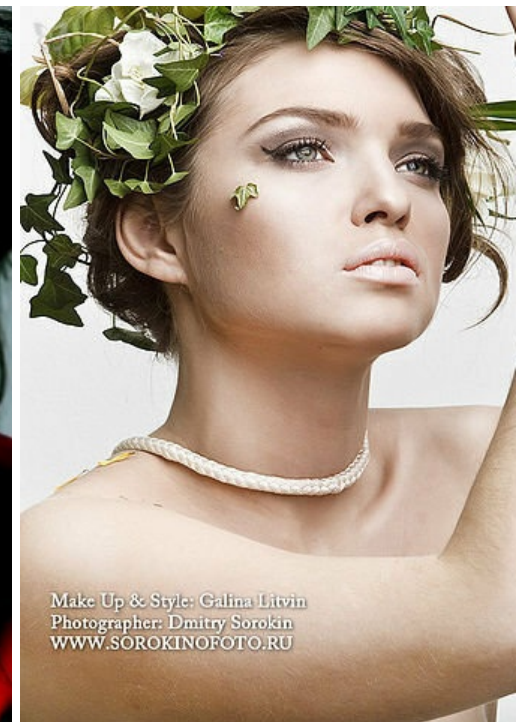

ELONA SULENKVA

altura: 175, peso: 56, pecho: 86, cintura: 60, caderas: 89
<https://podium.im/es/models/990436>

PHOTO & MAKE UP BY ETERI PHOTOGRAPHER
MODEL - ELONA SULENKOVA

PHOTO & MAKE UP BY ETERI PHOTOGRAPHER
MODEL - ELONA SULENKOVA