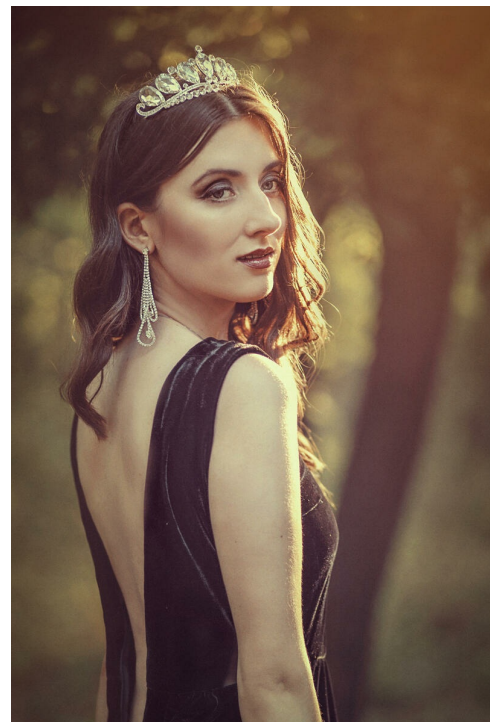

OLGA SOKOLOVA

height: 178, weight: 60, chest: 88, waist: 72, hips 98
<https://podium.im/ua/models/6986>