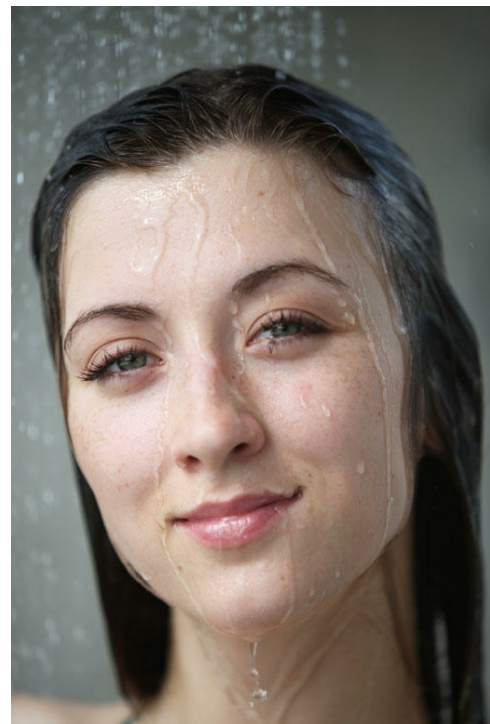

OLGA SOKOLOVA

height: 178, weight: 60, chest: 88, waist: 72, hips 98
<https://podium.im/ua/models/6986>